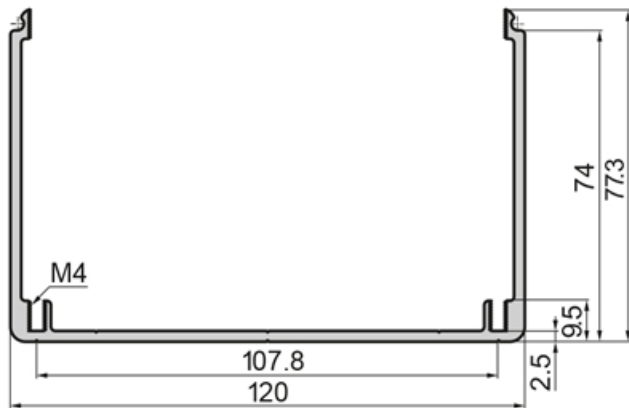

Wiring Duct 80 x 120

Application:
Comprises wiring duct 80 x 120 and wiring duct cover 120.

Acc.:
SZ0055S: wiring duct cap 80 x 120

System: 40

SP1340N

SP1390N

Variant Data

Designation	Description	Ix (cm ⁴)	Iy (cm ⁴)	Wx (cm ³)	Wy (cm ³)
SP1340N	Wiring Duct 80x120	42.39	175.96	7.6	29.33
SP1390N	Wiring Duct Cover 120	0.11	46.7	0.15	7.78

Designation	A (cm ²)	Mass (kg/m)
SP1340N	7.14	1.93
SP1390N	3.37	0.91