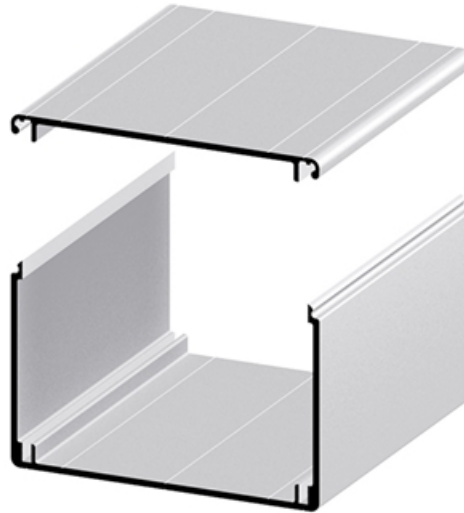

Wiring Duct 80 x 120

Application:
Comprises wiring duct 80 x 120 and wiring duct cover 120.

Acc.:
SZ0055S: wiring duct cap 80 x 120

System: 40

SP1340N

SP1390N

Variant Data

Designation	Description	Ix (cm ⁴)	Iy (cm ⁴)	Wx (cm ³)	Wy (cm ³)
SP1340N	Wiring Duct 80x120	42.39	175.96	7.6	29.33
SP1390N	Wiring Duct Cover 120	0.11	46.7	0.15	7.78