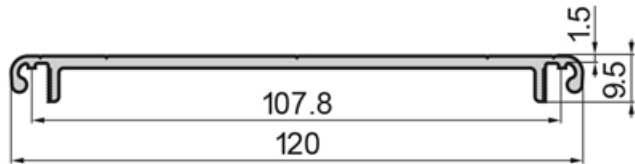

Wiring Duct 80 x 120

Application:
Comprises wiring duct 80 x 120 and wiring duct cover 120.

Acc.:
SZ0055S: wiring duct cap 80 x 120

System: 40

SP1340N

SP1390N

Variant Data

Designation	Description	Ix (cm ⁴)	Iy (cm ⁴)	Wx (cm ³)	Wy (cm ³)
SP1340N	Wiring Duct 80x120	42.39	175.96	7.6	29.33
SP1390N	Wiring Duct Cover 120	0.11	46.7	0.15	7.78

Designation	A (cm ²)	Mass (kg/m)
SP1340N	7.14	1.93
SP1390N	3.37	0.91