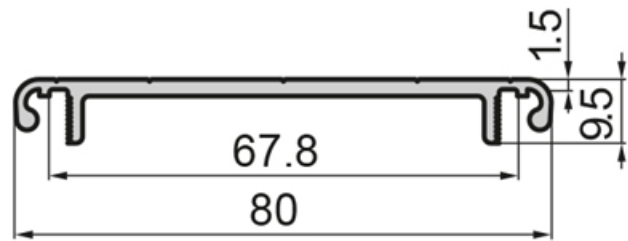

Wiring Duct 80 x 80

Application:
Comprises wiring duct 80 x 80 and wiring duct cover 80.

Acc.:
SZ0052S: wiring duct cap 80 x 80

System: 40

SP1330N

SP1380N

Variant Data

Designation	Description	Ix (cm ⁴)	Iy (cm ⁴)	Wx (cm ³)	Wy (cm ³)
SP1380N	Wiring Duct Cover 80	0.1	14.91	0.14	3.73
SP1330N	Wiring Duct 80x80	37.6	70.95	7.17	17.74

Designation	A (cm ²)	Mass (kg/m)
SP1380N	2.37	0.64
SP1330N	6.14	1.66