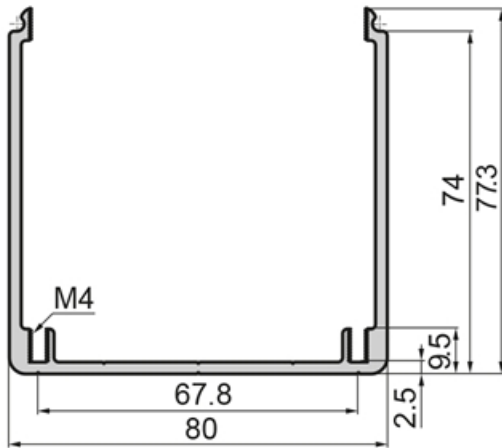

Wiring Duct 80 x 80

Application:
Comprises wiring duct 80 x 80 and wiring duct cover 80.

Acc.:
SZ0052S: wiring duct cap 80 x 80

System: 40

SP1330N

SP1380N

Variant Data

Designation	Description	Ix (cm ⁴)	Iy (cm ⁴)	Wx (cm ³)	Wy (cm ³)
SP1380N	Wiring Duct Cover 80	0.1	14.91	0.14	3.73
SP1330N	Wiring Duct 80x80	37.6	70.95	7.17	17.74

Designation	A (cm ²)	Mass (kg/m)
SP1380N	2.37	0.64
SP1330N	6.14	1.66