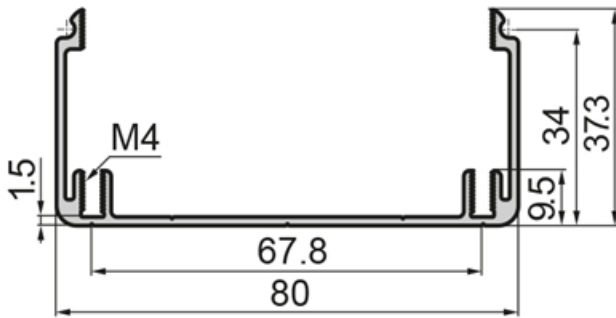

Wiring Duct 40 x 80

Application:
Comprises wiring duct 40x80 and wiring duct cover 80.

Acc.:
SZ0051S: wiring duct cap 40 x 80

System: 40

SP1320N

SP1380N

Variant Data

Designation	Description	Ix (cm ⁴)	Iy (cm ⁴)	Wx (cm ³)	Wy (cm ³)
SP1320N	Wiring Duct 40x80	3.74	29.82	1.36	7.46

Designation	A (cm ²)	Mass (kg/m)
SP1320N	2.87	0.78