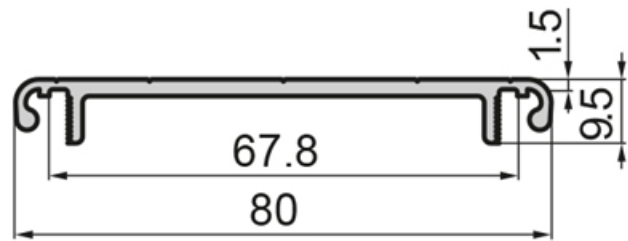

Wiring Duct 40 x 80

Application:
Comprises wiring duct 40x80 and wiring duct cover 80.

Acc.:
SZ0051S: wiring duct cap 40 x 80

System: 40

SP1320N

SP1380N

Variant Data

Designation	Description	Ix (cm ⁴)	Iy (cm ⁴)	Wx (cm ³)	Wy (cm ³)
SP1320N	Wiring Duct 40x80	3.74	29.82	1.36	7.46

Designation	A (cm ²)	Mass (kg/m)
SP1320N	2.87	0.78