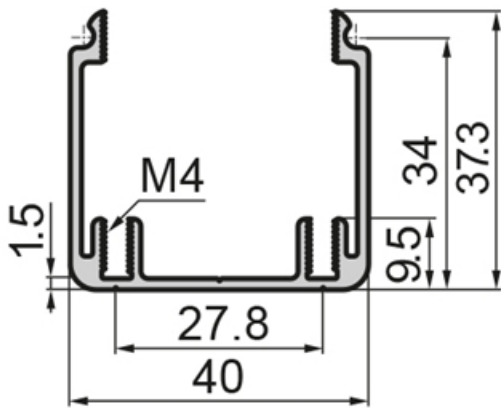

## Wiring Duct 40 x 40

Application:  
Comprises wiring duct 40x40 and wiring duct cover 40.

Acc.:  
SZ0050S: wiring duct cap 40 x 40

**System:** 40

SP1310N

SP1370N

## Variant Data

Designation	Description	lx (cm <sup>4</sup> )	ly (cm <sup>4</sup> )	Wx (cm <sup>3</sup> )	Wy (cm <sup>3</sup> )
<b>SP1370N</b>	Wiring Duct Cover 40	0.08	2.01	0.12	1.01
<b>SP1310N</b>	Wiring Duct 40x40	3.13	5.93	1.24	2.97

Designation	A (cm <sup>2</sup> )	Mass (kg/m)
<b>SP1370N</b>	1.17	0.32
<b>SP1310N</b>	2.28	0.62