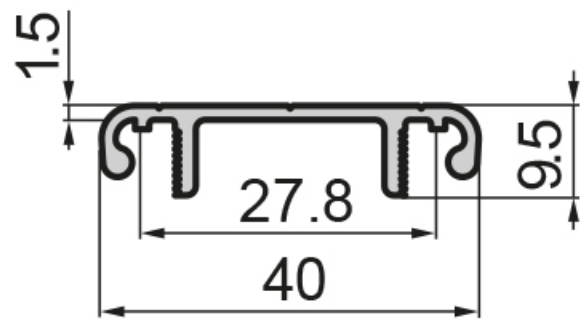

## Wiring Duct 40 x 40

Application:  
Comprises wiring duct 40x40 and wiring duct cover 40.

Acc.:  
SZ0050S: wiring duct cap 40 x 40

**System:** 40

SP1310N

SP1370N

## Variant Data

Designation	Description	lx (cm <sup>4</sup> )	ly (cm <sup>4</sup> )	Wx (cm <sup>3</sup> )	Wy (cm <sup>3</sup> )
<b>SP1370N</b>	Wiring Duct Cover 40	0.08	2.01	0.12	1.01
<b>SP1310N</b>	Wiring Duct 40x40	3.13	5.93	1.24	2.97

Designation	A (cm <sup>2</sup> )	Mass (kg/m)
<b>SP1370N</b>	1.17	0.32
<b>SP1310N</b>	2.28	0.62