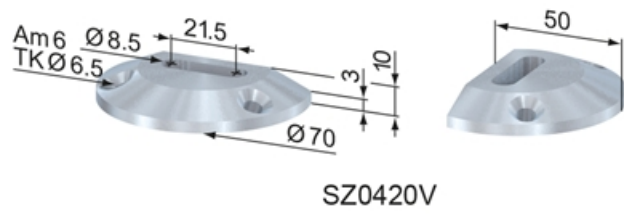

Door Latches

System: 40

SZ0422V

SZ0423V

SZ0424V

SZ0425V

Door Latches

Variant Data

Designation	Description
SZ0420V	Catch Plate, door latch
SZ0422V	Door Latch 40 x 40, right
SZ0423V	Door Latch 40 x 40, left
SZ0424V	Door Latch 40 x 80, right
SZ0425V	Door Latch 40 x 80, left