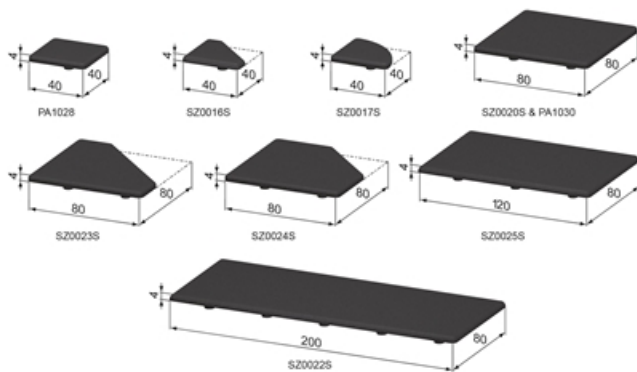

Profile Caps 40

Application:
Profile Caps for the profile ranges 40 standard, semi, double bridge, light and superlight.

System: 40

SZ0060S

SZ0100S

General Data

Designation	Description	Weight (g)
SZ0031S	Profile Cap 16 x 80	5
SZ0018S	Profile Cap 20 x 120	9
SZ0019S	Profile Cap 20 x 240	18
SZ0042S	Profile Cap 28 x 120	12
SZ0043S	Profile Cap 28 x 160	17
PA1028	Profile Cap 40 x 40	5
SZ0016S	Profile Cap 40 x 40 45°	4
SZ0017S	Profile Cap 40 x 40 R 90	3
SZ0011S	Profile Cap 40 x 80	8
SZ0012S	Profile Cap 40 x 120	13
SZ0013S	Profile Cap 40 x 160	21
SZ0014S	Profile Cap 40 x 200	33
PA1030	Profile Cap 8 80x80	17
SZ0020S	Profile Cap 80 x 80	17
SZ0023S	Profile Cap 80 x 80 45°	15
SZ0025S	Profile Cap 80 x 120	21
SZ0060S	Handrail Profile Cap	6
SZ0021S	Profile Cap 80 x 160	34
SZ0022S	Profile Cap 80 x 200	44
SZ0024S	Profile Cap 80 x 80 7N 45°	13
SZ0100S	Profile Cap 120 x 120	29
SZ0026S	Profile Cap R 40 / 80 30°	4
SZ0027S	Profile Cap R 40 / 80 45°	6
SZ0028S	Profile Cap R 40 / 80 60°	7
SZ0029S	Profile Cap R 40 / 80 90°	11