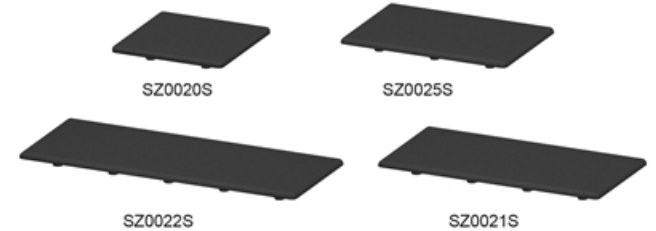

Profile Caps 40

Application:
Profile Caps for the profile ranges 40 standard, semi, double bridge, light and superlight.

System: 40

SZ0060S

SZ0100S

General Data

Designation	Description	Weight (g)
SZ0031S	Profile Cap 16 x 80	5
SZ0018S	Profile Cap 20 x 120	9
SZ0019S	Profile Cap 20 x 240	18
SZ0042S	Profile Cap 28 x 120	12
SZ0043S	Profile Cap 28 x 160	17
PA1028	Profile Cap 40 x 40	5
SZ0016S	Profile Cap 40 x 40 45°	4
SZ0017S	Profile Cap 40 x 40 R 90	3
SZ0011S	Profile Cap 40 x 80	8
SZ0012S	Profile Cap 40 x 120	13
SZ0013S	Profile Cap 40 x 160	21
SZ0014S	Profile Cap 40 x 200	33
PA1030	Profile Cap 8 80x80	17
SZ0020S	Profile Cap 80 x 80	17
SZ0023S	Profile Cap 80 x 80 45°	15
SZ0025S	Profile Cap 80 x 120	21
SZ0060S	Handrail Profile Cap	6
SZ0021S	Profile Cap 80 x 160	34
SZ0022S	Profile Cap 80 x 200	44
SZ0024S	Profile Cap 80 x 80 7N 45°	13
SZ0100S	Profile Cap 120 x 120	29
SZ0026S	Profile Cap R 40 / 80 30°	4
SZ0027S	Profile Cap R 40 / 80 45°	6
SZ0028S	Profile Cap R 40 / 80 60°	7
SZ0029S	Profile Cap R 40 / 80 90°	11