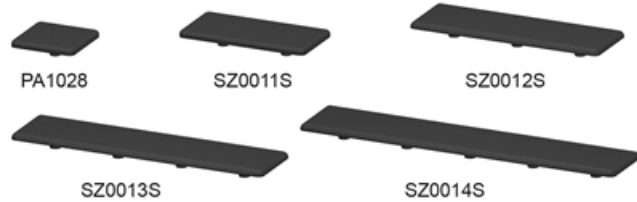

Profile Caps 40

Application:
Profile Caps for the profile ranges 40 standard, semi, double bridge, light and superlight.

System: 40

SZ0060S

SZ0100S

General Data

Designation	Description	Weight (g)
SZ0031S	Profile Cap 16 x 80	5
SZ0018S	Profile Cap 20 x 120	9
SZ0019S	Profile Cap 20 x 240	18
SZ0042S	Profile Cap 28 x 120	12
SZ0043S	Profile Cap 28 x 160	17
PA1028	Profile Cap 40 x 40	5
SZ0016S	Profile Cap 40 x 40 45°	4
SZ0017S	Profile Cap 40 x 40 R 90	3
SZ0011S	Profile Cap 40 x 80	8
SZ0012S	Profile Cap 40 x 120	13
SZ0013S	Profile Cap 40 x 160	21
SZ0014S	Profile Cap 40 x 200	33
PA1030	Profile Cap 8 80x80	17
SZ0020S	Profile Cap 80 x 80	17
SZ0023S	Profile Cap 80 x 80 45°	15
SZ0025S	Profile Cap 80 x 120	21
SZ0060S	Handrail Profile Cap	6
SZ0021S	Profile Cap 80 x 160	34
SZ0022S	Profile Cap 80 x 200	44
SZ0024S	Profile Cap 80 x 80 7N 45°	13
SZ0100S	Profile Cap 120 x 120	29
SZ0026S	Profile Cap R 40 / 80 30°	4
SZ0027S	Profile Cap R 40 / 80 45°	6
SZ0028S	Profile Cap R 40 / 80 60°	7
SZ0029S	Profile Cap R 40 / 80 90°	11