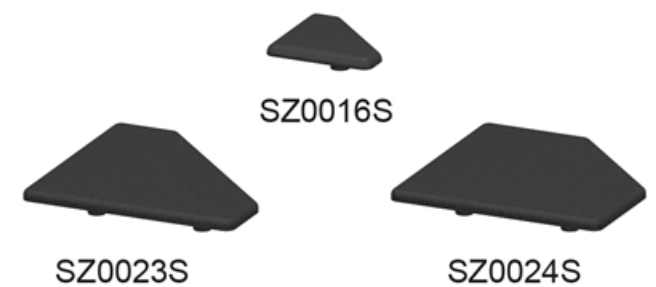

Profile Caps 40

Application:
Profile Caps for the profile ranges 40 standard, semi, double bridge, light and superlight.

System: 40

SZ0060S

SZ0100S

General Data

Designation	Description	Weight (g)
SZ0031S	Profile Cap 16 x 80	5
SZ0018S	Profile Cap 20 x 120	9
SZ0019S	Profile Cap 20 x 240	18
SZ0042S	Profile Cap 28 x 120	12
SZ0043S	Profile Cap 28 x 160	17
PA1028	Profile Cap 40 x 40	5
SZ0016S	Profile Cap 40 x 40 45°	4
SZ0017S	Profile Cap 40 x 40 R 90	3
SZ0011S	Profile Cap 40 x 80	8
SZ0012S	Profile Cap 40 x 120	13
SZ0013S	Profile Cap 40 x 160	21
SZ0014S	Profile Cap 40 x 200	33
PA1030	Profile Cap 8 80x80	17
SZ0020S	Profile Cap 80 x 80	17
SZ0023S	Profile Cap 80 x 80 45°	15
SZ0025S	Profile Cap 80 x 120	21
SZ0060S	Handrail Profile Cap	6
SZ0021S	Profile Cap 80 x 160	34
SZ0022S	Profile Cap 80 x 200	44
SZ0024S	Profile Cap 80 x 80 7N 45°	13
SZ0100S	Profile Cap 120 x 120	29
SZ0026S	Profile Cap R 40 / 80 30°	4
SZ0027S	Profile Cap R 40 / 80 45°	6
SZ0028S	Profile Cap R 40 / 80 60°	7
SZ0029S	Profile Cap R 40 / 80 90°	11