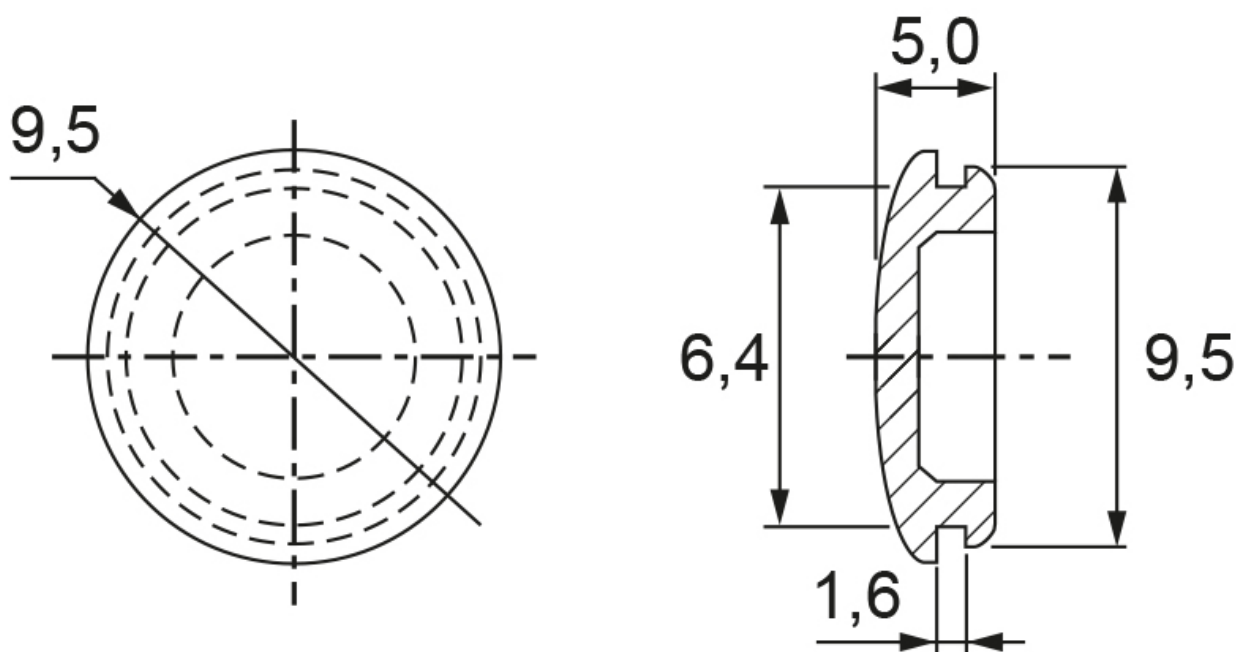

Dummy Plug

Application:

Use the dummy plugs to close the drill hole in closed slots.

Material: PVC

System: 40

General Data

Designation	Description
PA1110	Cap 8 D7, black
PA1115	Cap 8 D7, grey