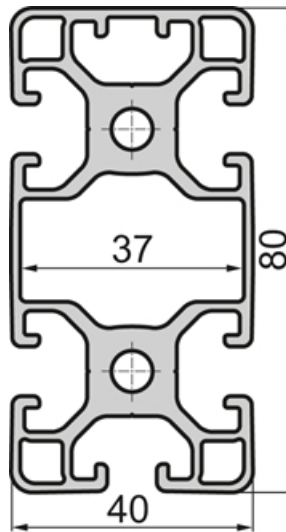

## Profile Closed 40x80 5N Light

System: 40  
Dimensions: 40x80

## Variant Data

Designation	Ix (cm <sup>4</sup> )	Iy (cm <sup>4</sup> )	Wx (cm <sup>3</sup> )	Wy (cm <sup>3</sup> )	A (cm <sup>2</sup> )
SP5540N	63.22	14.09	15.57	7.05	9.95

Designation	Mass (kg/m)
SP5540N	2.70