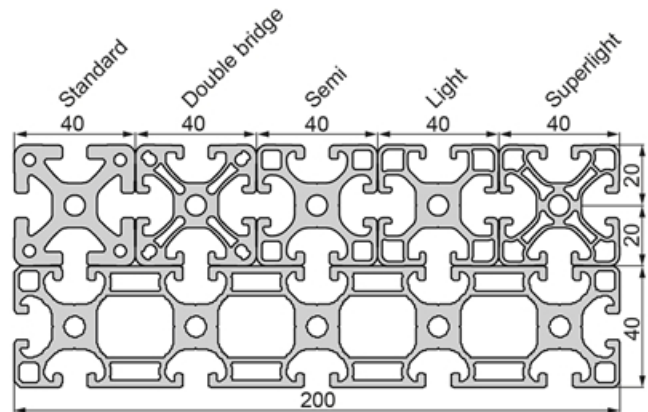

## Profile Closed 40x80 5N Light

System: 40  
Dimensions: 40x80

## Variant Data

Designation	Ix (cm <sup>4</sup> )	Iy (cm <sup>4</sup> )	Wx (cm <sup>3</sup> )	Wy (cm <sup>3</sup> )	A (cm <sup>2</sup> )
SP5540N	63.22	14.09	15.57	7.05	9.95

Designation	Mass (kg/m)
SP5540N	2.70