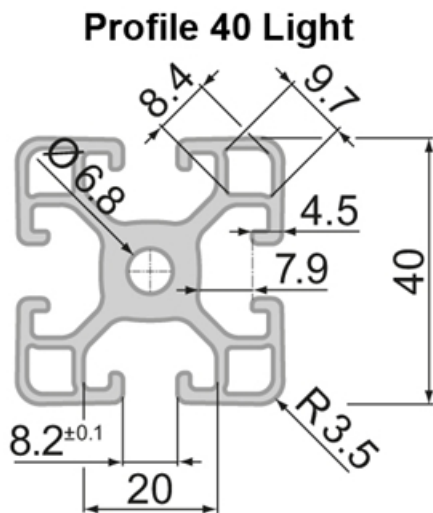

## Profile Closed 40x80 5N Light

System: 40  
Dimensions: 40x80

## Variant Data

Designation	Ix (cm <sup>4</sup> )	Iy (cm <sup>4</sup> )	Wx (cm <sup>3</sup> )	Wy (cm <sup>3</sup> )	A (cm <sup>2</sup> )
SP5540N	63.22	14.09	15.57	7.05	9.95

Designation	Mass (kg/m)
SP5540N	2.70