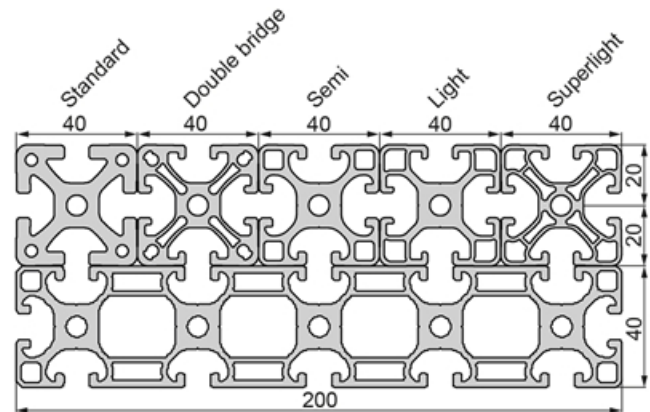

SP7180N – Profile Closed 40x80 3N

System: 40
Dimensions: 40x80

Profile 40 Standard

General Data

Designation	Ix (cm ⁴)	Iy (cm ⁴)	Wx (cm ³)	Wy (cm ³)	A (cm ²)
SP7180N	102.21	28.23	25.05	13.64	17.16

Designation	Mass (kg/m)
SP7180N	4.65