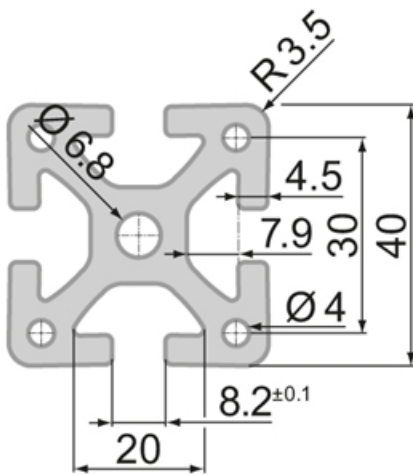

SP7180N – Profile Closed 40x80 3N

System: 40
Dimensions: 40x80

Profile 40 Standard

General Data

Designation	Ix (cm ⁴)	Iy (cm ⁴)	Wx (cm ³)	Wy (cm ³)	A (cm ²)
SP7180N	102.21	28.23	25.05	13.64	17.16

Designation	Mass (kg/m)
SP7180N	4.65