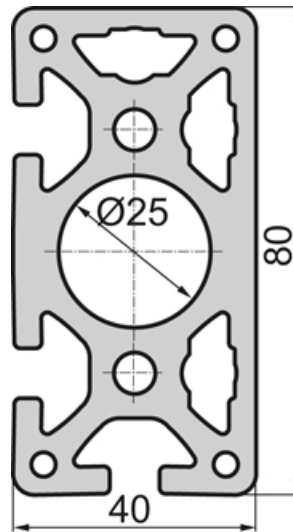

SP7180N – Profile Closed 40x80 3N

System: 40
Dimensions: 40x80

Profile 40 Standard

General Data

Designation	Ix (cm ⁴)	Iy (cm ⁴)	Wx (cm ³)	Wy (cm ³)	A (cm ²)
SP7180N	102.21	28.23	25.05	13.64	17.16

Designation	Mass (kg/m)
SP7180N	4.65