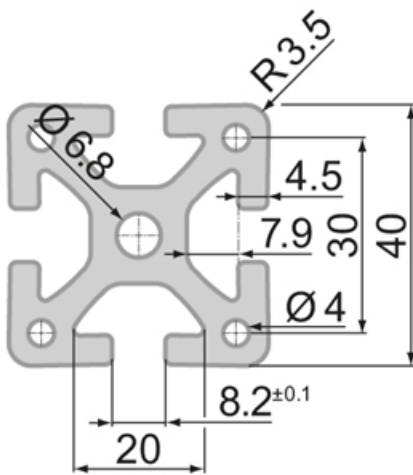

## SP6900N – Profile Closed 40x80 5N

System: 40  
Dimensions: 40x80

### Profile 40 Standard

## General Data

Designation	Ix (cm <sup>4</sup> )	Iy (cm <sup>4</sup> )	Wx (cm <sup>3</sup> )	Wy (cm <sup>3</sup> )	A (cm <sup>2</sup> )
SP6900N	98.51	26.10	24.63	13.05	16.31

Designation	Mass (kg/m)
SP6900N	4.42