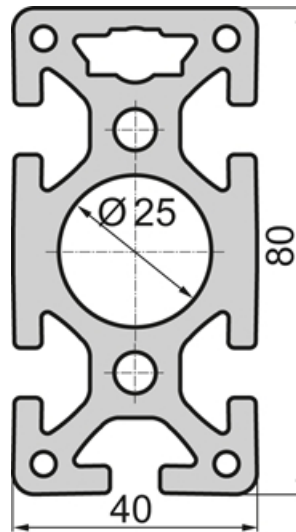

## SP6900N – Profile Closed 40x80 5N

System: 40  
Dimensions: 40x80

### Profile 40 Standard

## General Data

Designation	Ix (cm <sup>4</sup> )	Iy (cm <sup>4</sup> )	Wx (cm <sup>3</sup> )	Wy (cm <sup>3</sup> )	A (cm <sup>2</sup> )
SP6900N	98.51	26.10	24.63	13.05	16.31

Designation	Mass (kg/m)
SP6900N	4.42