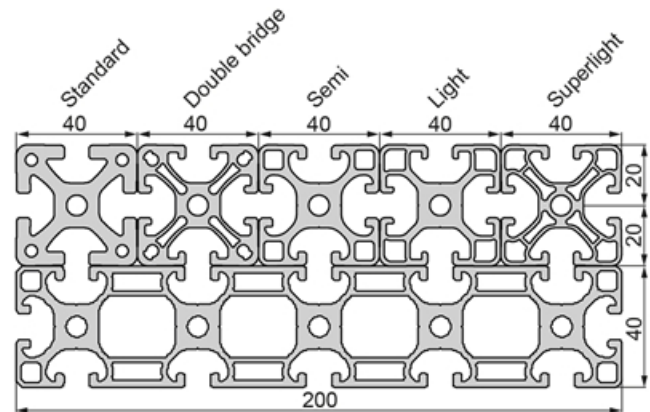

## SP6900N – Profile Closed 40x80 5N

System: 40  
Dimensions: 40x80

### Profile 40 Standard

## General Data

Designation	Ix (cm <sup>4</sup> )	Iy (cm <sup>4</sup> )	Wx (cm <sup>3</sup> )	Wy (cm <sup>3</sup> )	A (cm <sup>2</sup> )
SP6900N	98.51	26.10	24.63	13.05	16.31

Designation	Mass (kg/m)
SP6900N	4.42