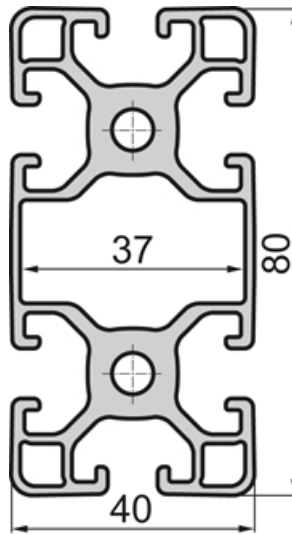

SP5200N – Profile 40x80 Light

System: 40
Dimensions: 40x80

Profile 40 Light

General Data

Designation	Ix (cm ⁴)	Iy (cm ⁴)	Wx (cm ³)	Wy (cm ³)	A (cm ²)
SP5200N	60.79	14.06	15.20	7.03	9.80

Designation	Mass (kg/m)
SP5200N	2.65