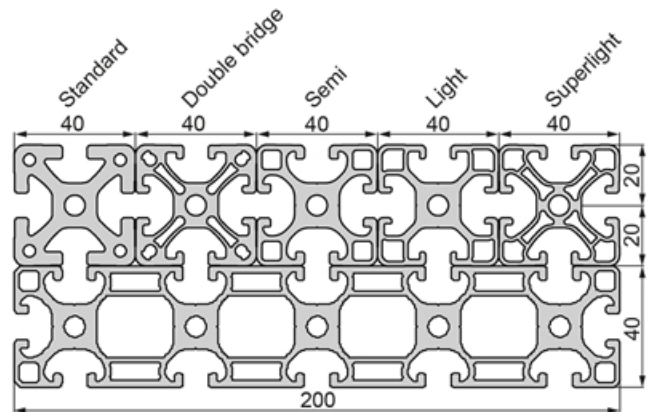

SP5200N – Profile 40x80 Light

System: 40
Dimensions: 40x80

Profile 40 Light

General Data

Designation	Ix (cm ⁴)	Iy (cm ⁴)	Wx (cm ³)	Wy (cm ³)	A (cm ²)
SP5200N	60.79	14.06	15.20	7.03	9.80

Designation	Mass (kg/m)
SP5200N	2.65