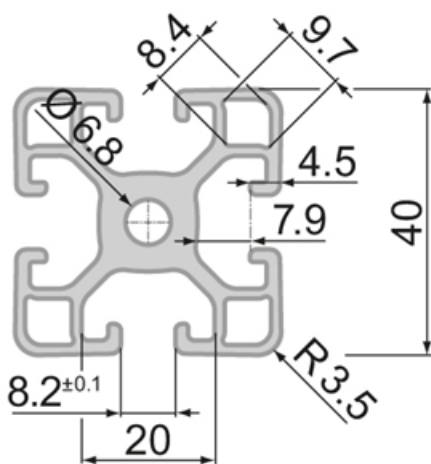

SP5200N – Profile 40x80 Light

System: 40
Dimensions: 40x80

Profile 40 Light

General Data

Designation	Ix (cm ⁴)	Iy (cm ⁴)	Wx (cm ³)	Wy (cm ³)	A (cm ²)
SP5200N	60.79	14.06	15.20	7.03	9.80

Designation	Mass (kg/m)
SP5200N	2.65