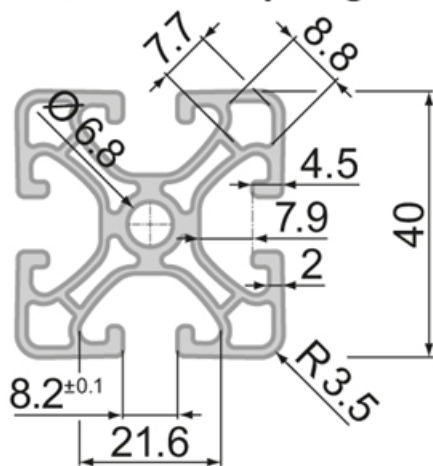

SP5620N – Profile Closed 40x40 2N 90° Superlight

System: 40
Dimensions: 40x40

Profile 40 Superlight

General Data

Designation	Ix (cm ⁴)	Iy (cm ⁴)	Wx (cm ³)	Wy (cm ³)	A (cm ²)
SP5620N	8.48	8.48	4.12	4.12	5.40

Designation	Mass (kg/m)
SP5620N	1.46