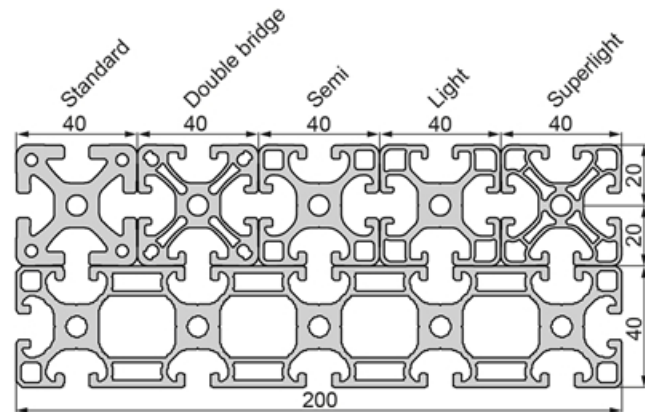

SP5620N – Profile Closed 40x40 2N 90° Superlight

System: 40
Dimensions: 40x40

Profile 40 Superlight

General Data

Designation	Ix (cm ⁴)	Iy (cm ⁴)	Wx (cm ³)	Wy (cm ³)	A (cm ²)
SP5620N	8.48	8.48	4.12	4.12	5.40

Designation	Mass (kg/m)
SP5620N	1.46