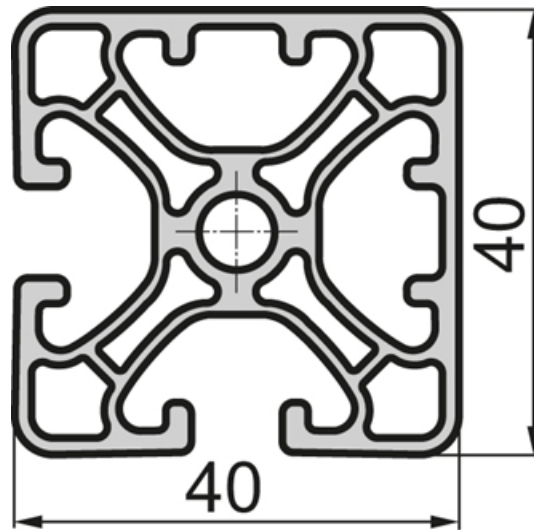

SP5620N – Profile Closed 40x40 2N 90° Superlight

System: 40
Dimensions: 40x40

Profile 40 Superlight

General Data

Designation	Ix (cm ⁴)	Iy (cm ⁴)	Wx (cm ³)	Wy (cm ³)	A (cm ²)
SP5620N	8.48	8.48	4.12	4.12	5.40

Designation	Mass (kg/m)
SP5620N	1.46