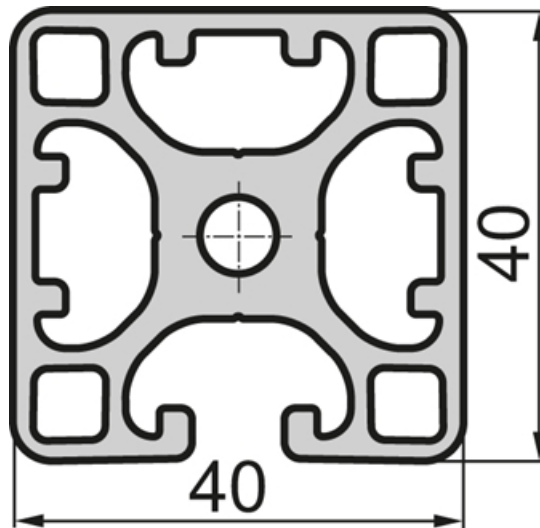

SP5480N – Profile Closed 40x40 1N Semi

System: 40 - Slot 8
Dimensions: 40x40
Length (mm): 6000
Material Quality: Semi/Light
Profile Type: Closed

Profile 40 Semi

General Data

Designation	Ix (cm ⁴)	Iy (cm ⁴)	Wx (cm ³)	Wy (cm ³)	A (cm ²)
SP5480N	9.94	10.67	4.84	5.34	7.04

Designation	Mass (kg/m)
SP5480N	1.92