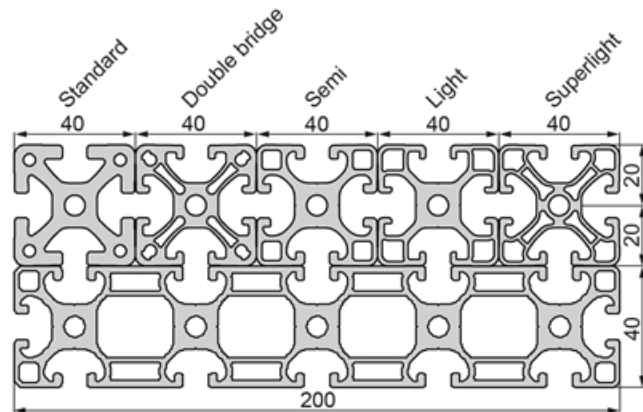

SP5480N – Profile Closed 40x40 1N Semi

System: 40 - Slot 8
Dimensions: 40x40
Length (mm): 6000
Material Quality: Semi/Light
Profile Type: Closed

Profile 40 Semi

General Data

Designation	Ix (cm ⁴)	Iy (cm ⁴)	Wx (cm ³)	Wy (cm ³)	A (cm ²)
SP5480N	9.94	10.67	4.84	5.34	7.04

Designation	Mass (kg/m)
SP5480N	1.92