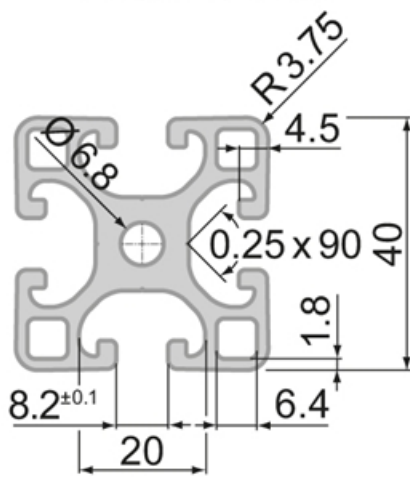

SP5480N – Profile Closed 40x40 1N Semi

System: 40 - Slot 8
Dimensions: 40x40
Length (mm): 6000
Material Quality: Semi/Light
Profile Type: Closed

Profile 40 Semi

General Data

Designation	Ix (cm ⁴)	Iy (cm ⁴)	Wx (cm ³)	Wy (cm ³)	A (cm ²)
SP5480N	9.94	10.67	4.84	5.34	7.04

Designation	Mass (kg/m)
SP5480N	1.92