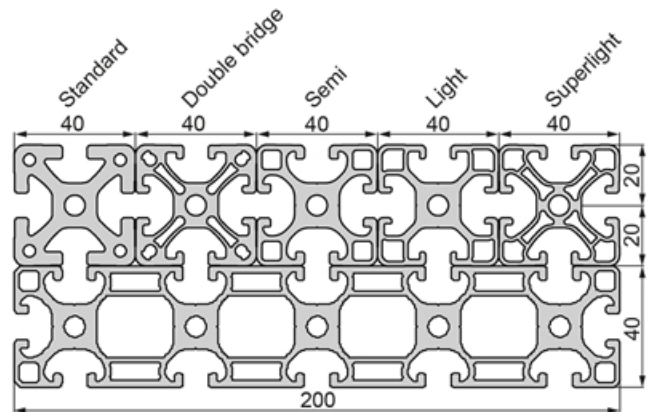

## SP5480N – Profile Closed 40x40 1N Semi

System: 40  
Dimensions: 40x40

Profile 40 Semi

## General Data

Designation	Ix (cm <sup>4</sup> )	Iy (cm <sup>4</sup> )	Wx (cm <sup>3</sup> )	Wy (cm <sup>3</sup> )	A (cm <sup>2</sup> )
SP5480N	9.94	10.67	4.84	5.34	7.04

Designation	Mass (kg/m)
SP5480N	1.92