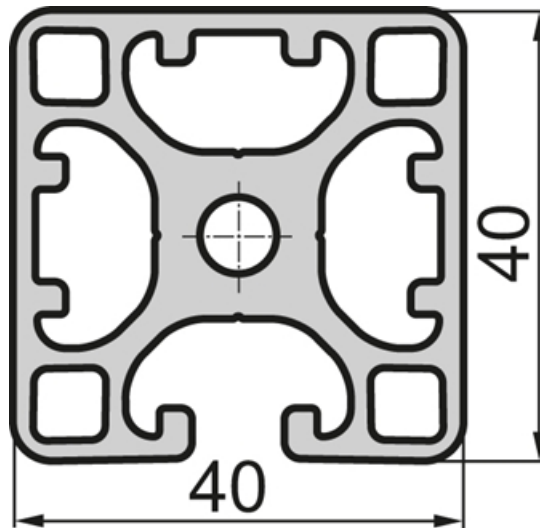

## SP5480N – Profile Closed 40x40 1N Semi

System: 40  
Dimensions: 40x40

Profile 40 Semi

## General Data

Designation	Ix (cm <sup>4</sup> )	Iy (cm <sup>4</sup> )	Wx (cm <sup>3</sup> )	Wy (cm <sup>3</sup> )	A (cm <sup>2</sup> )
SP5480N	9.94	10.67	4.84	5.34	7.04

Designation	Mass (kg/m)
SP5480N	1.92