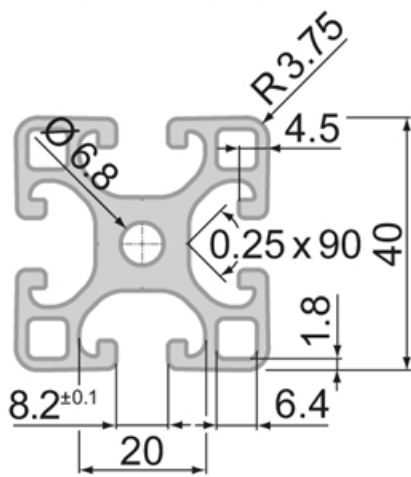

## SP5480N – Profile Closed 40x40 1N Semi

System: 40  
Dimensions: 40x40

Profile 40 Semi

## General Data

Designation	Ix (cm <sup>4</sup> )	Iy (cm <sup>4</sup> )	Wx (cm <sup>3</sup> )	Wy (cm <sup>3</sup> )	A (cm <sup>2</sup> )
SP5480N	9.94	10.67	4.84	5.34	7.04

Designation	Mass (kg/m)
SP5480N	1.92