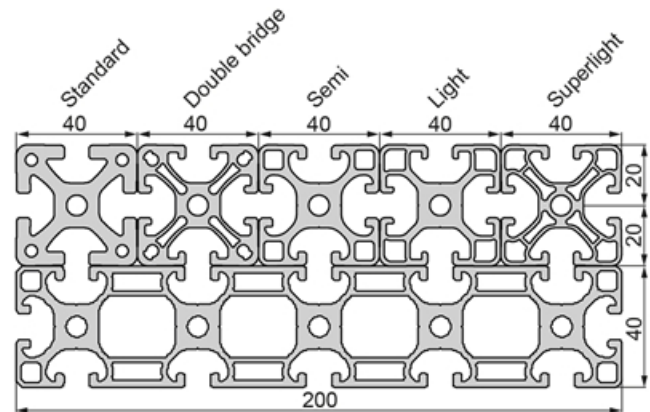

## Profile Closed 40x40 2N 180° Light

System: 40  
Dimensions: 40x40

**Profile 40 Light**

## Variant Data

Designation	Ix (cm <sup>4</sup> )	Iy (cm <sup>4</sup> )	Wx (cm <sup>3</sup> )	Wy (cm <sup>3</sup> )	A (cm <sup>2</sup> )
SP5520N	7.88	9.02	3.94	4.51	5.99

Designation	Mass (kg/m)
SP5520N	1.62