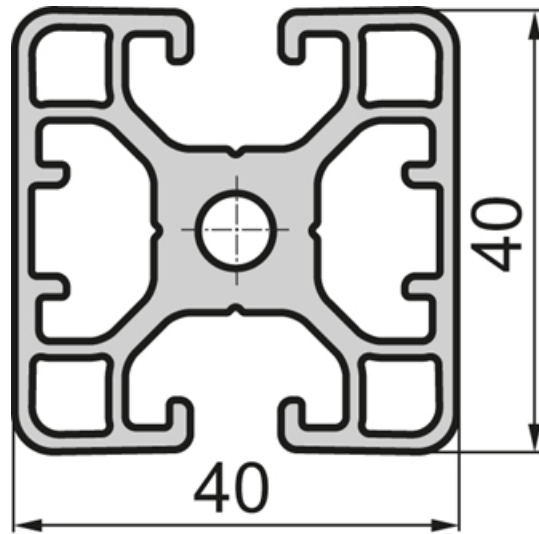

## Profile Closed 40x40 2N 180° Light

System: 40  
Dimensions: 40x40

**Profile 40 Light**

## Variant Data

Designation	Ix (cm <sup>4</sup> )	Iy (cm <sup>4</sup> )	Wx (cm <sup>3</sup> )	Wy (cm <sup>3</sup> )	A (cm <sup>2</sup> )
SP5520N	7.88	9.02	3.94	4.51	5.99

Designation	Mass (kg/m)
SP5520N	1.62