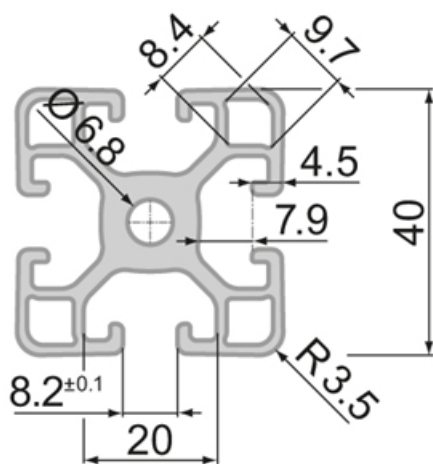

## Profile Closed 40x40 2N 180° Light

System: 40  
Dimensions: 40x40

**Profile 40 Light**

## Variant Data

Designation	Ix (cm <sup>4</sup> )	Iy (cm <sup>4</sup> )	Wx (cm <sup>3</sup> )	Wy (cm <sup>3</sup> )	A (cm <sup>2</sup> )
SP5520N	7.88	9.02	3.94	4.51	5.99

Designation	Mass (kg/m)
SP5520N	1.62