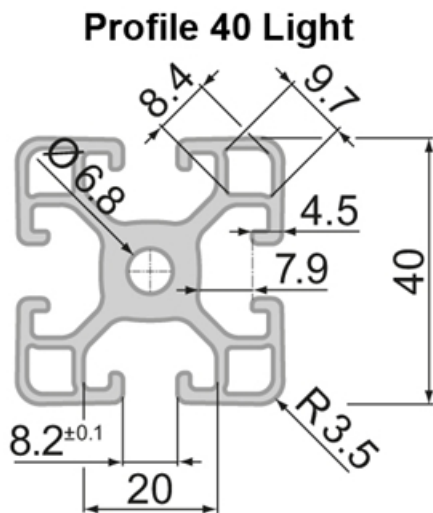

SP5510N – Profile Closed 40x40 3N Light

System: 40
Dimensions: 40x40

General Data

Designation	Ix (cm ⁴)	Iy (cm ⁴)	Wx (cm ³)	Wy (cm ³)	A (cm ²)
SP5510N	8.41	7.85	4.10	3.93	5.83

Designation	Mass (kg/m)
SP5510N	1.58