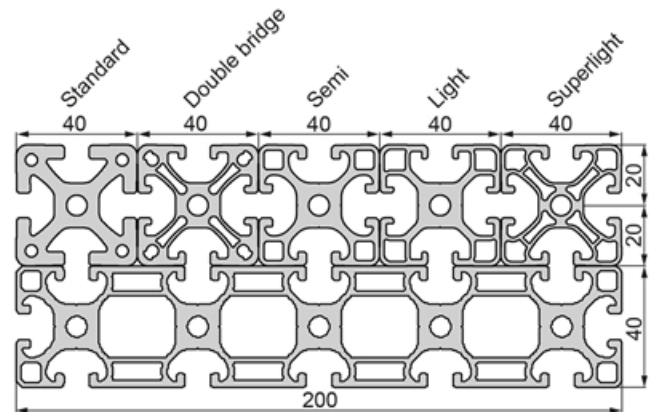

SP5510N – Profile Closed 40x40 3N Light

System: 40
Dimensions: 40x40

General Data

Designation	Ix (cm ⁴)	Iy (cm ⁴)	Wx (cm ³)	Wy (cm ³)	A (cm ²)
SP5510N	8.41	7.85	4.10	3.93	5.83

Designation	Mass (kg/m)
SP5510N	1.58