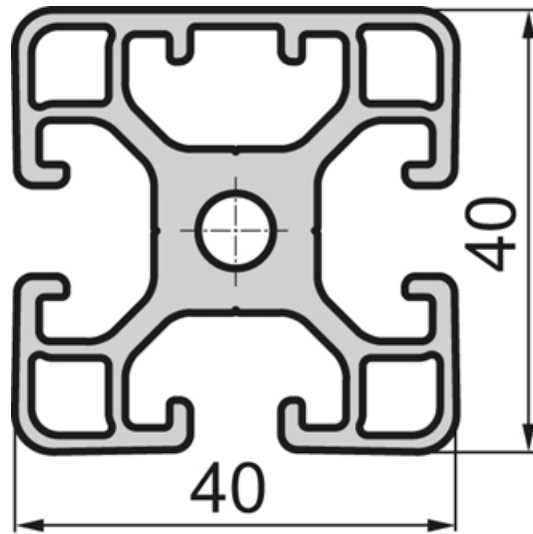

SP5510N – Profile Closed 40x40 3N Light

System: 40
Dimensions: 40x40

General Data

Designation	Ix (cm ⁴)	Iy (cm ⁴)	Wx (cm ³)	Wy (cm ³)	A (cm ²)
SP5510N	8.41	7.85	4.10	3.93	5.83

Designation	Mass (kg/m)
SP5510N	1.58