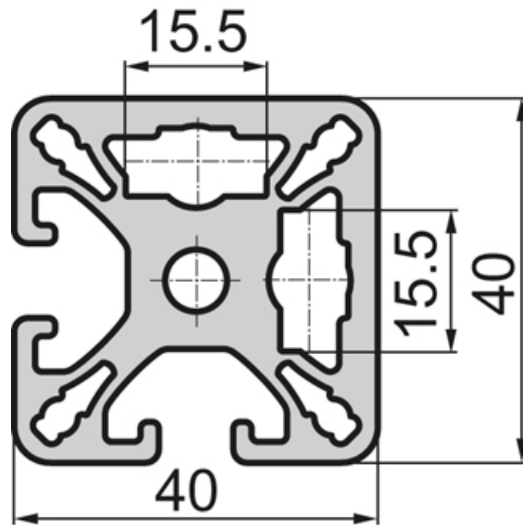

SP6500N – Profile Closed 40x40 2N 90°

System: 40
Dimensions: 40x40

Profile 40 Standard

General Data

Designation	Ix (cm ⁴)	Iy (cm ⁴)	Wx (cm ³)	Wy (cm ³)	A (cm ²)
SP6500N	11.88	11.88	5.66	5.66	8.11

Designation	Mass (kg/m)
SP6500N	2.20