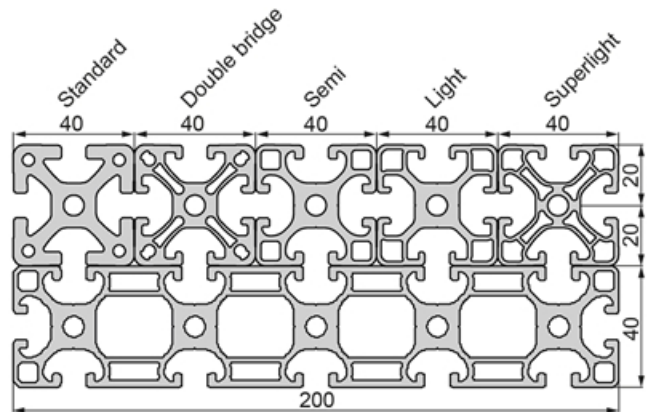

SP6500N – Profile Closed 40x40 2N 90°

System: 40
Dimensions: 40x40

Profile 40 Standard

General Data

Designation	Ix (cm ⁴)	Iy (cm ⁴)	Wx (cm ³)	Wy (cm ³)	A (cm ²)
SP6500N	11.88	11.88	5.66	5.66	8.11

Designation	Mass (kg/m)
SP6500N	2.20