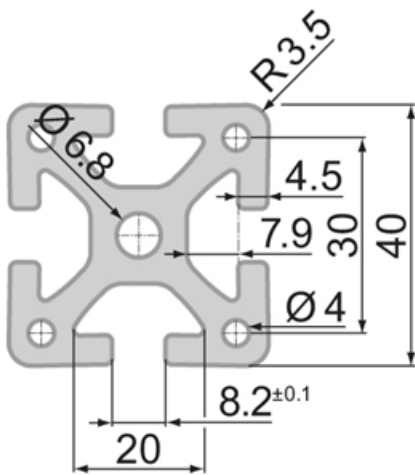

SP6500N – Profile Closed 40x40 2N 90°

System: 40
Dimensions: 40x40

Profile 40 Standard

General Data

Designation	Ix (cm ⁴)	Iy (cm ⁴)	Wx (cm ³)	Wy (cm ³)	A (cm ²)
SP6500N	11.88	11.88	5.66	5.66	8.11

Designation	Mass (kg/m)
SP6500N	2.20