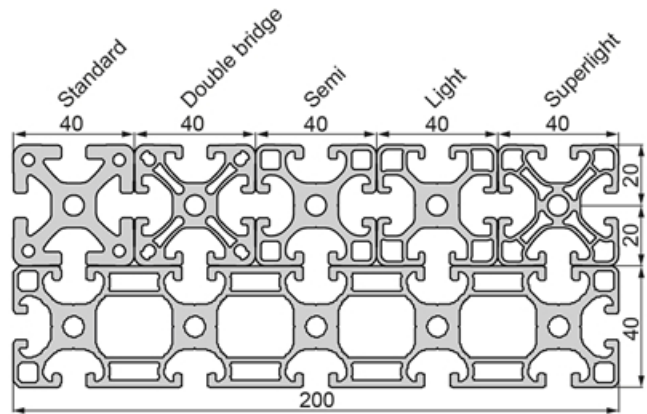

SP7100N – Profile Closed 40x40 3N

System: 40
Dimensions: 40x40

Profile 40 Standard

General Data

Designation	Ix (cm ⁴)	Iy (cm ⁴)	Wx (cm ³)	Wy (cm ³)	A (cm ²)
SP7100N	12.20	12.01	5.95	6.01	8.33

Designation	Mass (kg/m)
SP7100N	2.26