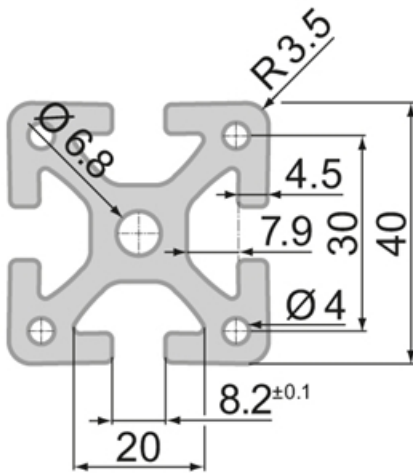

SP7100N – Profile Closed 40x40 3N

System: 40
Dimensions: 40x40

Profile 40 Standard

General Data

Designation	Ix (cm ⁴)	Iy (cm ⁴)	Wx (cm ³)	Wy (cm ³)	A (cm ²)
SP7100N	12.20	12.01	5.95	6.01	8.33

Designation	Mass (kg/m)
SP7100N	2.26