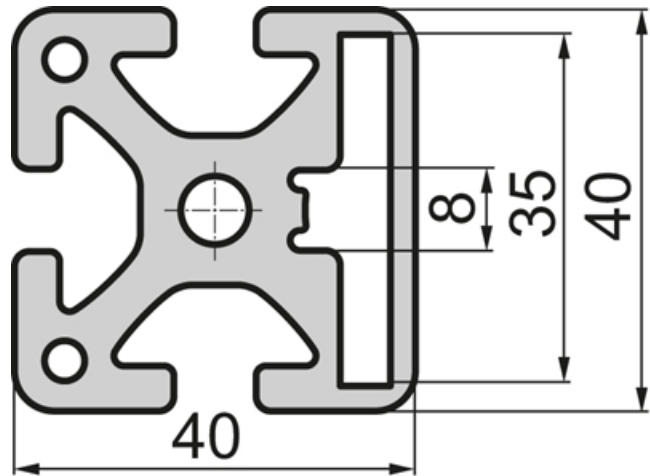

SP7100N – Profile Closed 40x40 3N

System: 40
Dimensions: 40x40

Profile 40 Standard

General Data

Designation	Ix (cm ⁴)	Iy (cm ⁴)	Wx (cm ³)	Wy (cm ³)	A (cm ²)
SP7100N	12.20	12.01	5.95	6.01	8.33

Designation	Mass (kg/m)
SP7100N	2.26