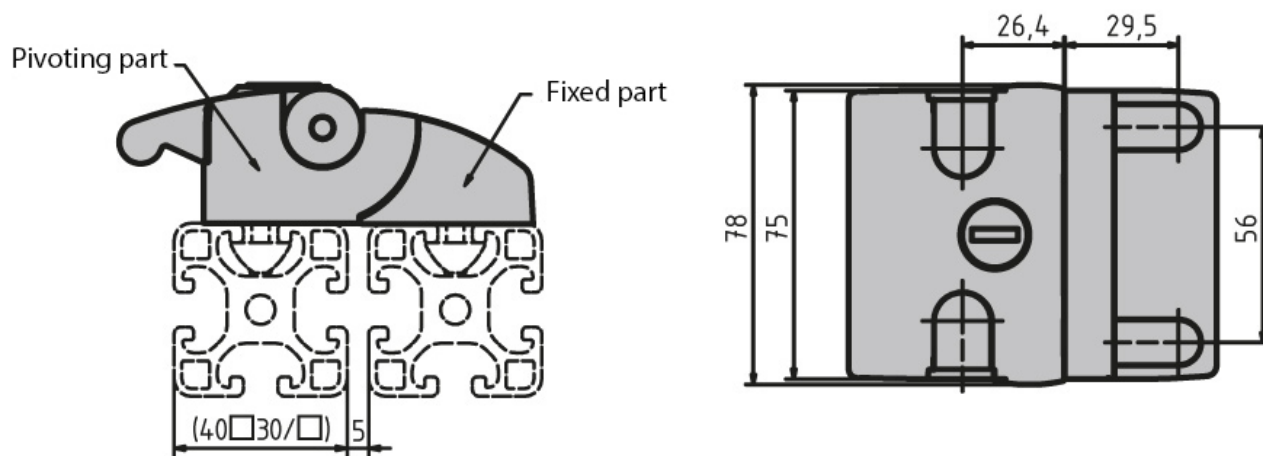

Compact Door Lock

Easily and reliably locks doors and flaps.
Installs without drilling or other mechanical means.
Secured against disassembly when closed.
Material: Die-cast aluminium
Surface: Black powder coated
Extras: Upon request, the door locks are available with aluminium coloured powder coat.

System: 6; 40

General Data

Designation	Description	Slot
PZ1633	Keyed alike compact door lock	8, 10
PZ5040	Individually keyed compact door lock	8, 10