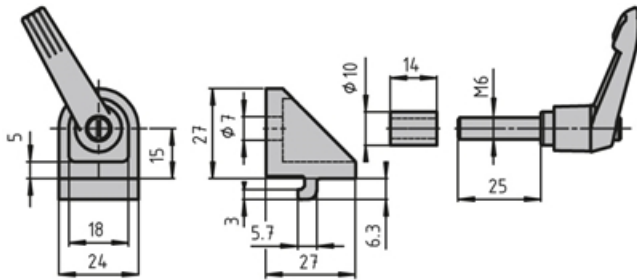

## Clamping Bracket

Simple and reliable link between intersecting profiles.  
Bracket with clamping lever for variable use.  
Sets to any angle.  
Material: Aluminium coloured die-cast zinc

**System:** 30 - Slot 6

**Type:** Angles Brackets and Corners; Fasteners

## General Data

Designation	Description	System	F1 (N)	F2 (N)
<b>PZ3090</b>	Clamping bracket 30	30 - Slot 6	800	200
<b>PZ3095</b>	Clamping bracket 30 with clamping lever	30 - Slot 6	600	100