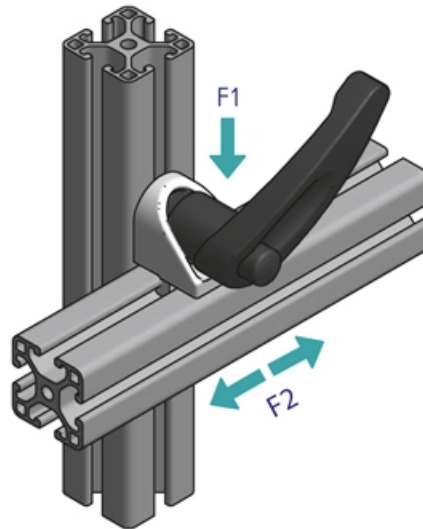

## Clamping Bracket

Simple and reliable link between intersecting profiles.  
Bracket with clamping lever for variable use.  
Sets to any angle.  
Material: Aluminium coloured die-cast zinc

**System:** 30 - Slot 6

**Type:** Angles Brackets and Corners; Fasteners

## General Data

Designation	Description	System	F1 (N)	F2 (N)
<b>PZ3090</b>	Clamping bracket 30	30 - Slot 6	800	200
<b>PZ3095</b>	Clamping bracket 30 with clamping lever	30 - Slot 6	600	100