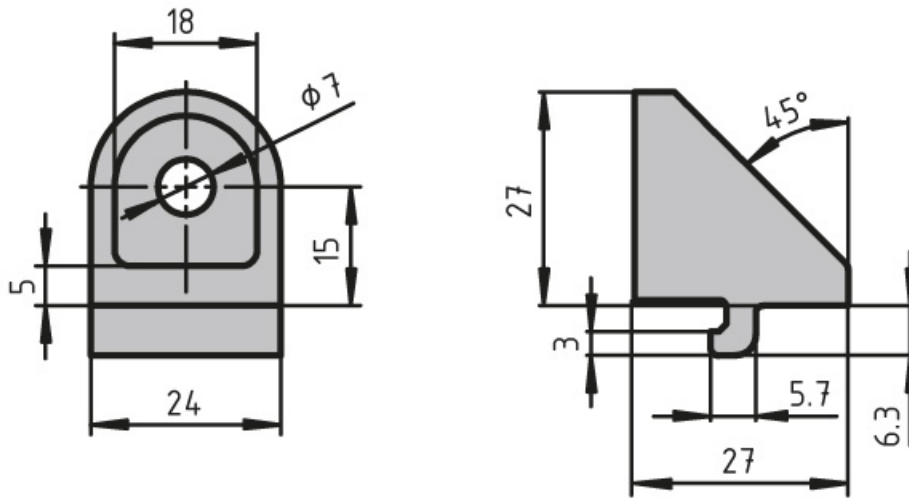

## Clamping Bracket

Simple and reliable link between intersecting profiles.  
Bracket with clamping lever for variable use.  
Sets to any angle.  
Material: Aluminium coloured die-cast zinc

**System:** 30 - Slot 6

**Type:** Angles Brackets and Corners; Fasteners

## General Data

Designation	Description	System	F1 (N)	F2 (N)
<b>PZ3090</b>	Clamping bracket 30	30 - Slot 6	800	200
<b>PZ3095</b>	Clamping bracket 30 with clamping lever	30 - Slot 6	600	100