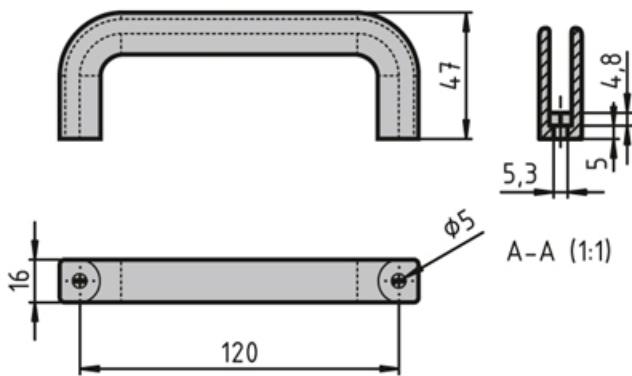

Handle

Mounts on doors, flaps and aluminium profiles.
 Material: Plastic (PA), fibreglass reinforced.
 Colour: Black (other colours available on inquiry).
 On-site mount: by cheese head screw at the front and screw/nut at the back.
 Cap: Clips on to the handle

System: 40; 6; 5

Variant Data

Designation	Description
PZ4075	Handle PA 80
PZ1580	Handle PA 120
PZ1577	Cap for handle PA120
PZ1570	Handle PA 160
PZ1575	Cap for handle PA160