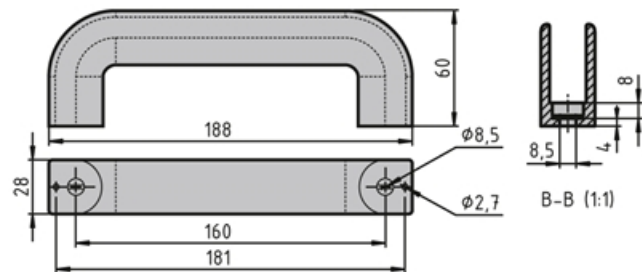

Handle

Mounts on doors, flaps and aluminium profiles.
 Material: Plastic (PA), fibreglass reinforced.
 Colour: Black (other colours available on inquiry).
 On-site mount: by cheese head screw at the front and screw/nut at the back.
 Cap: Clips on to the handle

System: 40; 6; 5

Variant Data

Designation	Description
PZ4075	Handle PA 80
PZ1580	Handle PA 120
PZ1577	Cap for handle PA120
PZ1570	Handle PA 160
PZ1575	Cap for handle PA160