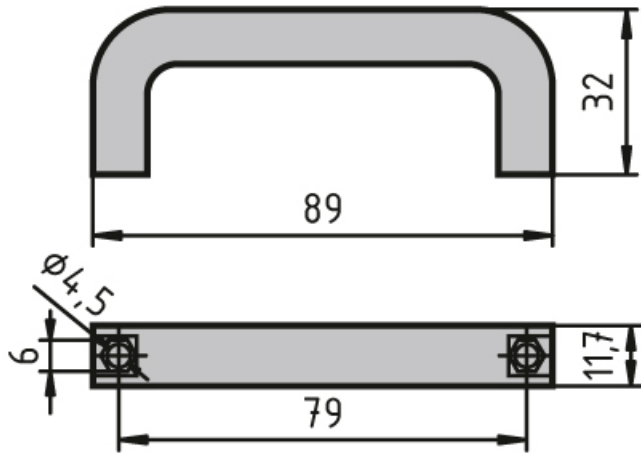

Handle

Mounts on doors, flaps and aluminium profiles.
 Material: Plastic (PA), fibreglass reinforced.
 Colour: Black (other colours available on inquiry).
 On-site mount: by cheese head screw at the front and screw/nut at the back.
 Cap: Clips on to the handle

System: 40; 6; 5

Variant Data

Designation	Description
PZ4075	Handle PA 80
PZ1580	Handle PA 120
PZ1577	Cap for handle PA120
PZ1570	Handle PA 160
PZ1575	Cap for handle PA160