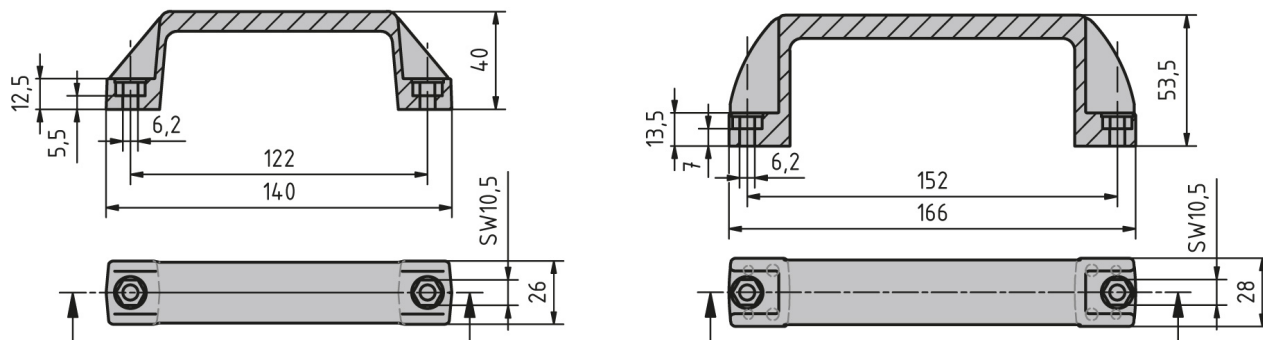

Bow Handle

Mounts on doors, flaps and aluminium profiles.

Material: Plastic (PA), fibreglass reinforced

On-site mount: By cheese head screw at the front and screw/nut at the back.

System: 40; 6; 5

Variant Data

Designation	Description	Dimensions
PZ1565	Bow handle 120 E PA	26 × 40 × 140
PZ1585	Bow handle 160 E PA	28 × 53.5 × 166