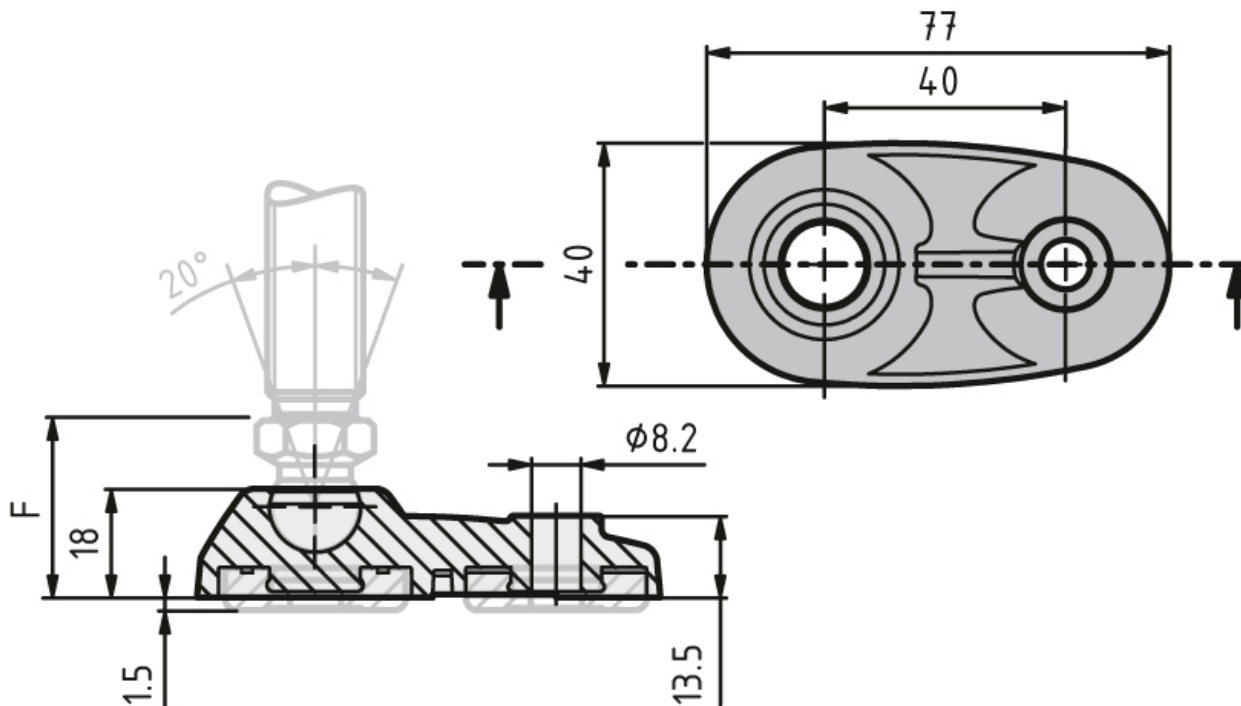

Base 40 with Arm, Ball 15

Pivoting knuckle foot for levelling and reliable floor mounting

Material: Plastic (PA), glass bead-reinforced

Colour: Black

Carrying capacity: 600 kg

Matching threaded rod – threaded rods for hinged knuckle foot, ball 15.

System: 40; 6; 5

Variant Data

Designation	Description	Base	F1	F2	F3
PZ5194	Base with arm	40	29.5	32.5	33.5