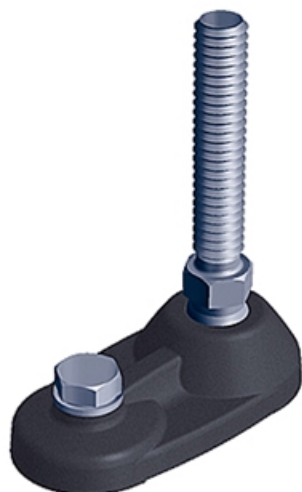

Base 40 with Arm, Ball 15

Pivoting knuckle foot for levelling and reliable floor mounting

Material: Plastic (PA), glass bead-reinforced

Colour: Black

Carrying capacity: 600 kg

Matching threaded rod – threaded rods for hinged knuckle foot, ball 15.

System: 40; 6; 5

Variant Data

Designation	Description	Base	F1	F2	F3
PZ5194	Base with arm	40	29.5	32.5	33.5