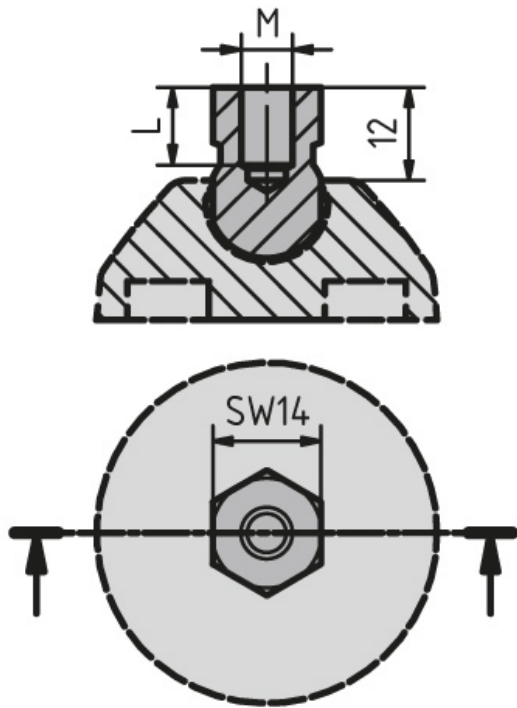

Ball Head 15 with Female Thread

Directly links knuckle feet by means of a standard screw.

For hinged steel/stainless steel knuckle feet

Material: Galvanised/stainless steel: 1.4305

System: 6; 5

Variant Data

Designation	Description	Material	MxL
PZ5154	Ball 15	Galvanised steel	6x10
PZ5155	Ball 15	Stainless steel	6x10
PZ5156	Ball 15	Galvanised steel	8x10
PZ5157	Ball 15	Stainless steel	8x10