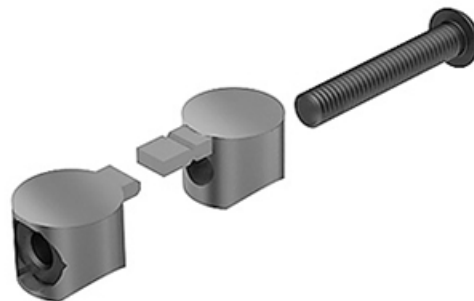

Universal Butt Connector

Links the face ends of two aluminium profile from the same series. Supplied with mounting kit.

Material Connector: Galvanised die-cast zinc

System: 6; 5

Variant Data

Designation	Description	Slot	A	D	H
PV4030	Universal connector set (2 universal connectors, 1 M4 × 20 screw (DIN912), 1 M4 nut (DIN934))	5	32	11.8	8.5
PV3016	Universal connector set (2 universal connectors, 1 M6 × 35 screw (ISO7380), 1 M6 nut (DIN934))	6	46	15.7	12.5

Designation	Fmax (N)	Mmax (Nm)	Mmax1 (Nm)	Mmax2 (Nm)
PV4030	-	-	20	20
PV3016	50	50	50	50