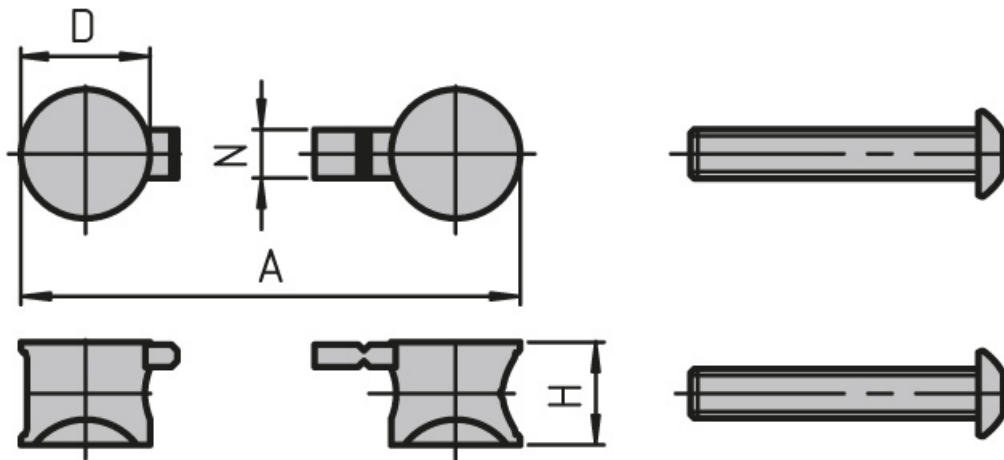

Universal Butt Connector

Links the face ends of two aluminium profile from the same series. Supplied with mounting kit.

Material Connector: Galvanised die-cast zinc

System: 6; 5

Variant Data

Designation	Description	Slot	A	D	H
PV4030	Universal connector set (2 universal connectors, 1 M4 × 20 screw (DIN912), 1 M4 nut (DIN934))	5	32	11.8	8.5
PV3016	Universal connector set (2 universal connectors, 1 M6 × 35 screw (ISO7380), 1 M6 nut (DIN934))	6	46	15.7	12.5

Designation	Fmax (N)	Mmax (Nm)	Mmax1 (Nm)	Mmax2 (Nm)
PV4030	-	-	20	20
PV3016	50	50	50	50