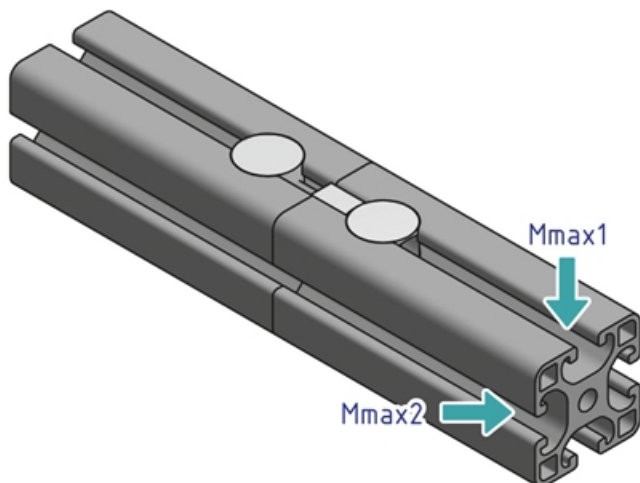

Universal Butt Connector

Links the face ends of two aluminium profile from the same series. Supplied with mounting kit.

Material Connector: Galvanised die-cast zinc

System: 6; 5

Variant Data

Designation	Description	Slot	A	D	H
PV4030	Universal connector set (2 universal connectors, 1 M4 × 20 screw (DIN912), 1 M4 nut (DIN934))	5	32	11.8	8.5
PV3016	Universal connector set (2 universal connectors, 1 M6 × 35 screw (ISO7380), 1 M6 nut (DIN934))	6	46	15.7	12.5

Designation	Fmax (N)	Mmax (Nm)	Mmax1 (Nm)	Mmax2 (Nm)
PV4030	-	-	20	20
PV3016	50	50	50	50