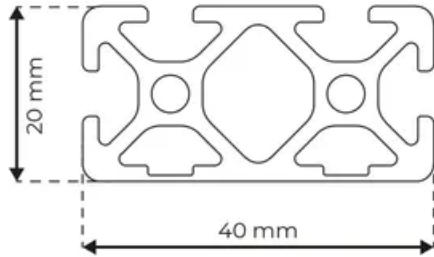

Profile 5 20x40 Normal 2N

System: 20 - Slot 5
Dimensions: 20x40
Length (mm): 3000
Material Quality: Normal
Profile Type: Closed

General Data

Designation	System	Ix (cm ⁴)	Iy (cm ⁴)	Wx (cm ³)	Wy (cm ³)
RP4071	20 - Slot 5	5.19	1.47	2.59	1.44

Designation	A (cm ²)	Mass (kg/m)
RP4071	3.36	0.91