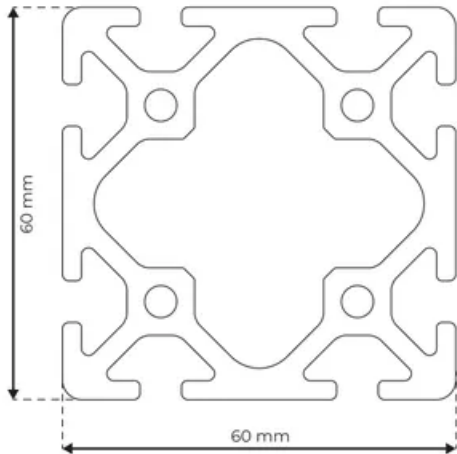

Profile 6 60x60 Normal

System: 30 - Slot 6
Dimensions: 60x60
Length (mm): 6000
Material Quality: Normal
Profile Type: Open

General Data

Designation	System	I_x (cm ⁴)	I_y (cm ⁴)	W_x (cm ³)	W_y (cm ³)
RP3040	30 - Slot 6	53.13	53.13	17.71	17.71

Designation	A (cm ²)	Mass (kg/m)
RP3040	13.1	3.54