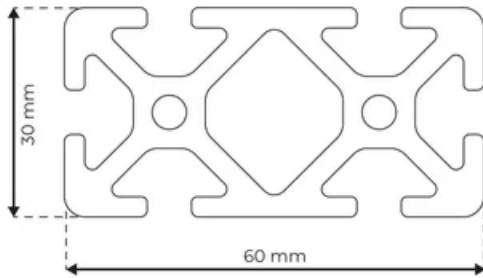

Profile 6 60x30 Normal

System: 30 - Slot 6
Dimensions: 30x60
Length (mm): 6000
Material Quality: Normal
Profile Type: Open

General Data

Designation	System	Ix (cm ⁴)	Iy (cm ⁴)	Wx (cm ³)	Wy (cm ³)
RP3020	30 - Slot 6	28.9	7.85	9.63	5.24

Designation	A (cm ²)	Mass (kg/m)
RP3020	8.32	2.24