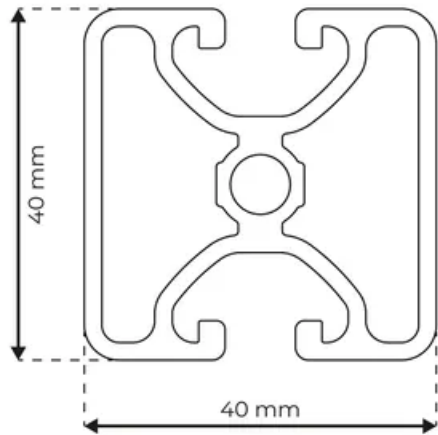

Profile 8 40x40 Ultralight 2N180

System: 40 - Slot 8
Dimensions: 40x40
Length (mm): 6000
Material Quality: Ultralight
Profile Type: Closed

General Data

Designation	System	Ix (cm ⁴)	Iy (cm ⁴)	Wx (cm ³)	Wy (cm ³)
RP1315	40 - Slot 8	8.12	8.76	4.06	4.38

Designation	A (cm ²)	Mass (kg/m)
RP1315	4.98	1.35