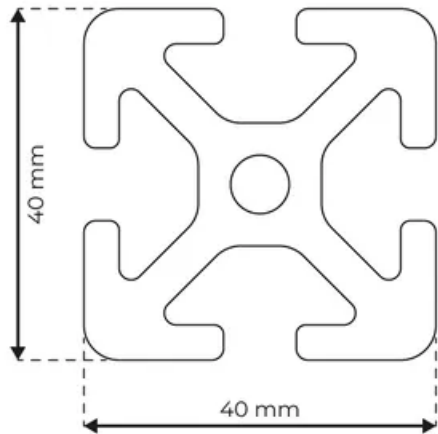

Profile 8 40x40 Normal

System: 40 - Slot 8
Dimensions: 40x40
Length (mm): 6000
Material Quality: Normal
Profile Type: Open

General Data

Designation	System	Ix (cm ⁴)	Iy (cm ⁴)	Wx (cm ³)	Wy (cm ³)
RP1030	40 - Slot 8	14.11	14.11	7.06	7.06

Designation	A (cm ²)	Mass (kg/m)
RP1030	9.25	2.51