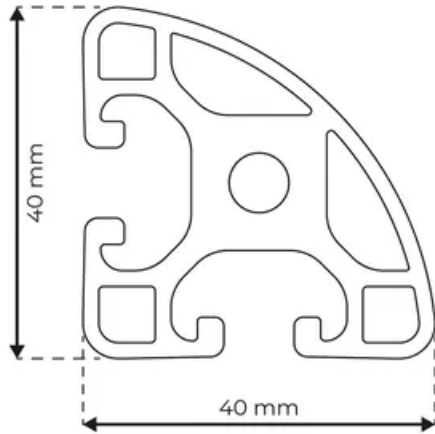

Profile 8 40x40R Light

System: 40 - Slot 8
Dimensions: 40x40R
Length (mm): 6000
Material Quality: Light
Profile Type: Radiused

General Data

Designation	System	Ix (cm ⁴)	Iy (cm ⁴)	Wx (cm ³)	Wy (cm ³)
RP1370	40 - Slot 8	6.7	6.7	3.03	3.03

Designation	A (cm ²)	Mass (kg/m)
RP1370	5.7	1.55