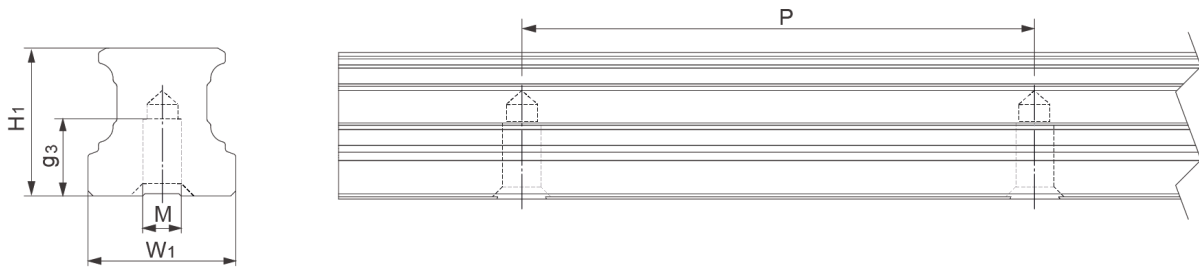

## HRU Rail

Tapped from the bottom.  
Cut to length acc. to request.  
Rails can be joint together for extra long lengths.  
Contact Rollco for more information.

Dimensions in mm.

## General Data

Designation	Length (mm)	Weight Rail (g/m)
HRU15	4000	1290
HRU20	4000	2280
HRU25	4000	3020
HRU30	4000	4380
HRU35	4000	6790
HRU45	4000	10530
HRU55	4000	14000

## Dimensions

Designation	H1	W1	M x g3	Hole Pitch (P)
HRU15	15	15	M5 x 8	60
HRU20	20	20	M6 x 10	60
HRU25	23	23	M6 x 12	60
HRU30	27	28	M8 x 15	80
HRU35	32	34	M8 x 15	80
HRU45	39	45	M12 x 19	105
HRU55	45.7	53	M14 x 24	120