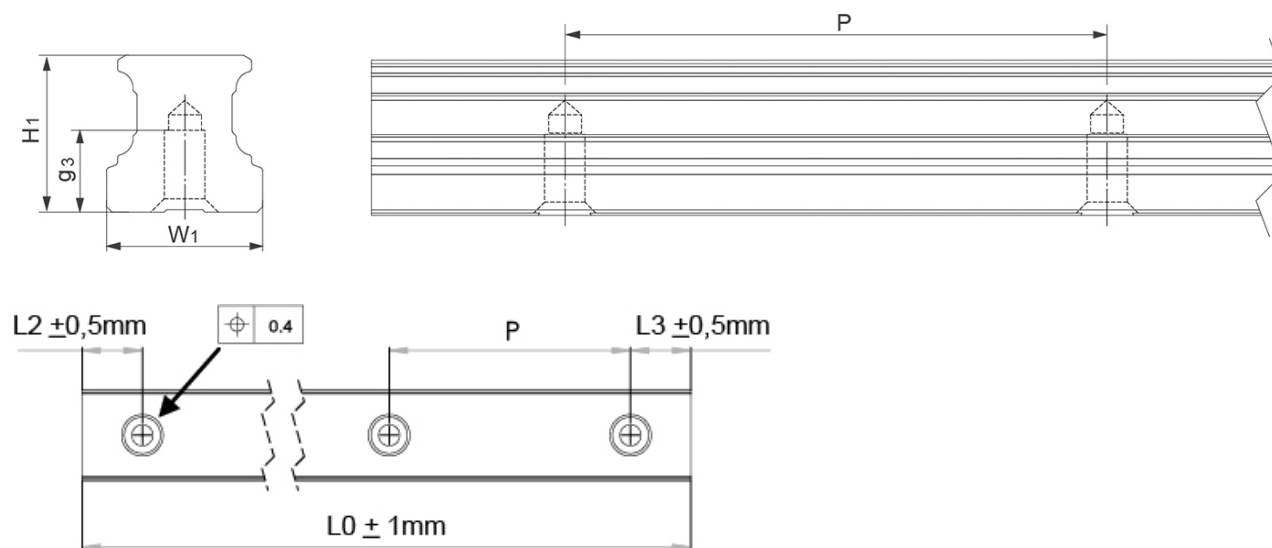

HRU Rail

Tapped from the bottom.
Cut to length acc. to request.
Rails can be joint together for extra long lengths.
Contact Rollco for more information.

Dimensions in mm.

Product Data

Designation	H1	W1	Hole Pitch (P)	Mxg3	Length
HRU15	15	15	60	M5x8	4000
HRU20	20	20	60	M6x10	4000
HRU25	23	23	60	M6x12	4000
HRU30	27	28	80	M8x15	4000
HRU35	32	34	80	M8x15	4000
HRU45	39	45	105	M12x19	4000
HRU55	45.7	53	120	M14x24	4000

Designation	Weight Rail (g/m)
HRU15	1290
HRU20	2280
HRU25	3020
HRU30	4380
HRU35	6790
HRU45	10530
HRU55	14000