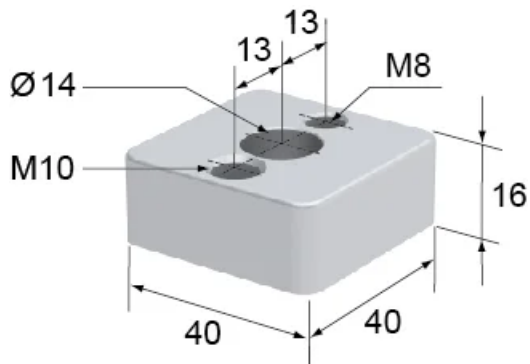

## Foot Plate 40 40x40 M10/M8

Frontal screwing into profiles offers support of ring bolts, castors and adjustable feet

**Material:** Steel, zinc-plated

**System:** 40 - Slot 8

**Type:** Foot Plates

## General Data

Designation	Description	System
RA1005	Foot Plate 40 40x40 M10/M8	40 - Slot 8