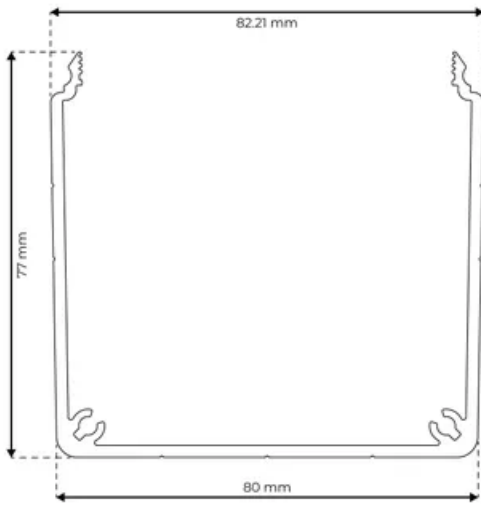

## Wiring Duct 80 x 80

Please note that duct and cover must be ordered separately.

**System:** 40 - Slot 8  
**Length (mm):** 6000

## General Data

Designation	Description	Ix (cm <sup>4</sup> )	Iy (cm <sup>4</sup> )	Wx (cm <sup>3</sup> )	Wy (cm <sup>3</sup> )
RP5030	Wiring Duct 80x80	37.6	70.95	7.17	17.74
RP5050	Wiring Duct Cover 80	0.1	14.91	0.14	3.73

Designation	A (cm <sup>2</sup> )	Mass (kg/m)
RP5030	6.14	1.66
RP5050	2.37	0.64