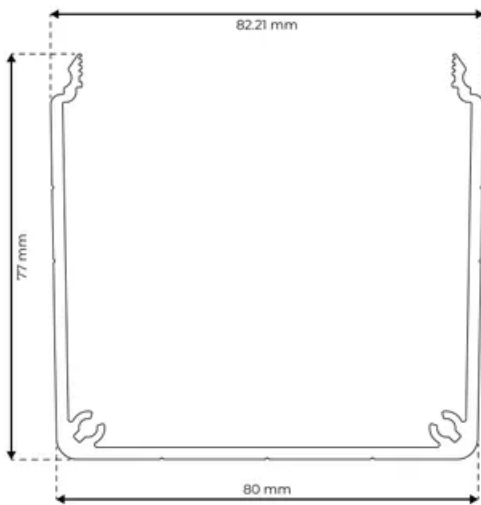

Wiring Duct 80 x 80

Please note that duct and cover must be ordered separately.

System: 40 - Slot 8
Length (mm): 6000

General Data

Designation	Description	Ix (cm ⁴)	Iy (cm ⁴)	Wx (cm ³)	Wy (cm ³)
RP5030	Wiring Duct 80x80	37.6	70.95	7.17	17.74
RP5050	Wiring Duct Cover 80	0.1	14.91	0.14	3.73

Designation	A (cm ²)	Mass (kg/m)
RP5030	6.14	1.66
RP5050	2.37	0.64