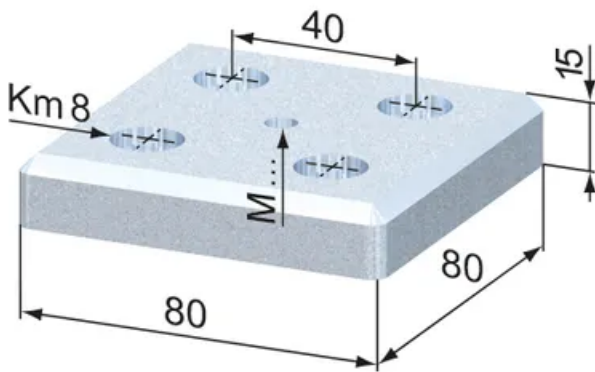

## Foot Plates 80 x 80

**Material:** Steel, zinc-plated

**System:** 40 - Slot 8

**Type:** Foot Plates

## General Data

Designation	Description	System	Weight (g)
RA1080	Foot Plate 80x80 M 12	40 - Slot 8	694
RA1065	Foot Plate 80x80 M 16	40 - Slot 8	678