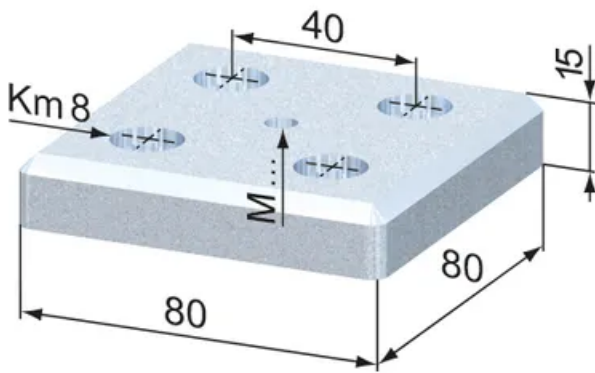

Foot Plates 80 x 80

Material: Steel, zinc-plated

System: 40 - Slot 8

Type: Foot Plates

General Data

Designation	Description	System	Weight (g)
RA1080	Foot Plate 80 x 80 M 12	40 - Slot 8	694
RA1065	Foot Plate 80 x 80 M 16	40 - Slot 8	678