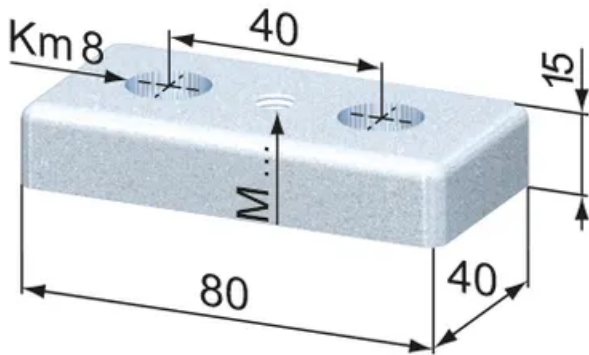

Foot Plates 40 x 80

Material: Steel, zinc-plated
System: 40 - Slot 8
Type: Foot Plates

General Data

Designation	Description	System	Weight (g)
RA1010	Foot Plate 40 x 80 M 8	40 - Slot 8	339
RA1015	Foot Plate 40 x 80 M 10	40 - Slot 8	335
RA1040	Foot Plate 40 x 80 M 12	40 - Slot 8	331
RA1025	Foot Plate 40 x 80 M 16	40 - Slot 8	335