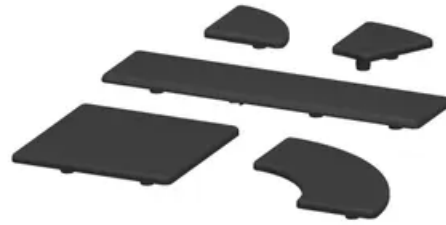

## Profile Caps 40

**Application:**

Profile Caps for the profile ranges 40 standard, semi, double bridge, light and superlight.

**System:** 40 - Slot 8

**Type:** Caps

## General Data

Designation	Description	System	Weight (g)
RC1015	Profile Cap 16 x 80	40 - Slot 8	5
RC1005	Profile Cap 28 x 120	40 - Slot 8	12
RC1006	Profile Cap 28 x 160	40 - Slot 8	17
RC1028	Profile Cap 40 x 40	40 - Slot 8	5
RC1075	Profile Cap 40 x 40 R 90	40 - Slot 8	3
RC1025	Profile Cap 40 x 80	40 - Slot 8	8
RC1032	Profile Cap 40 x 120	40 - Slot 8	13
RC1033	Profile Cap 40 x 160	40 - Slot 8	21
RC1034	Profile Cap 40 x 200	40 - Slot 8	33
RC1030	Profile Cap 80 x 80	40 - Slot 8	17
RC1035	Profile Cap 80 x 120	40 - Slot 8	21
RC1040	Profile Cap 80 x 160	40 - Slot 8	34
RC1142	Profile Cap 120 x 120	40 - Slot 8	29
RC1055	Profile Cap R 40 / 80 30°	40 - Slot 8	4
RC1060	Profile Cap R 40 / 80 45°	40 - Slot 8	6
RC1065	Profile Cap R 40 / 80 60°	40 - Slot 8	7
RC1070	Profile Cap R 40 / 80 90°	40 - Slot 8	11