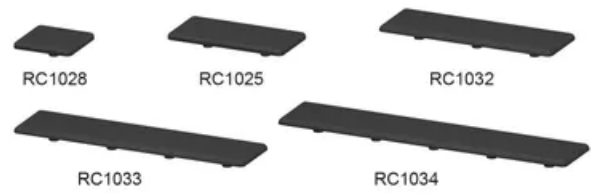

## Profile Caps 40

**Application:**

Profile Caps for the profile ranges 40 standard, semi, double bridge, light and superlight.

**System:** 40 - Slot 8

**Type:** Caps

## General Data

Designation	Description	System	Weight (g)
RC1015	Profile Cap 16 x 80	40 - Slot 8	5
RC1005	Profile Cap 28 x 120	40 - Slot 8	12
RC1006	Profile Cap 28 x 160	40 - Slot 8	17
RC1028	Profile Cap 40 x 40	40 - Slot 8	5
RC1075	Profile Cap 40 x 40 R 90	40 - Slot 8	3
RC1025	Profile Cap 40 x 80	40 - Slot 8	8
RC1032	Profile Cap 40 x 120	40 - Slot 8	13
RC1033	Profile Cap 40 x 160	40 - Slot 8	21
RC1034	Profile Cap 40 x 200	40 - Slot 8	33
RC1030	Profile Cap 80 x 80	40 - Slot 8	17
RC1035	Profile Cap 80 x 120	40 - Slot 8	21
RC1040	Profile Cap 80 x 160	40 - Slot 8	34
RC1142	Profile Cap 120 x 120	40 - Slot 8	29
RC1055	Profile Cap R 40 / 80 30°	40 - Slot 8	4
RC1060	Profile Cap R 40 / 80 45°	40 - Slot 8	6
RC1065	Profile Cap R 40 / 80 60°	40 - Slot 8	7
RC1070	Profile Cap R 40 / 80 90°	40 - Slot 8	11