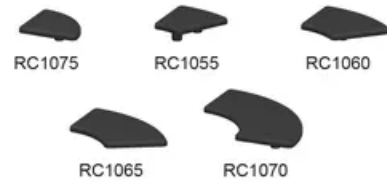

## Profile Caps 40

**Application:**

Profile Caps for the profile ranges 40 standard, semi, double bridge, light and superlight.

**System:** 40 - Slot 8

**Type:** Caps

## General Data

Designation	Description	System	Weight (g)
RC1015	Profile Cap 16 x 80	40 - Slot 8	5
RC1005	Profile Cap 28 x 120	40 - Slot 8	12
RC1006	Profile Cap 28 x 160	40 - Slot 8	17
RC1028	Profile Cap 40 x 40	40 - Slot 8	5
RC1075	Profile Cap 40 x 40 R 90	40 - Slot 8	3
RC1025	Profile Cap 40 x 80	40 - Slot 8	8
RC1032	Profile Cap 40 x 120	40 - Slot 8	13
RC1033	Profile Cap 40 x 160	40 - Slot 8	21
RC1034	Profile Cap 40 x 200	40 - Slot 8	33
RC1030	Profile Cap 80 x 80	40 - Slot 8	17
RC1035	Profile Cap 80 x 120	40 - Slot 8	21
RC1040	Profile Cap 80 x 160	40 - Slot 8	34
RC1142	Profile Cap 120 x 120	40 - Slot 8	29
RC1055	Profile Cap R 40 / 80 30°	40 - Slot 8	4
RC1060	Profile Cap R 40 / 80 45°	40 - Slot 8	6
RC1065	Profile Cap R 40 / 80 60°	40 - Slot 8	7
RC1070	Profile Cap R 40 / 80 90°	40 - Slot 8	11