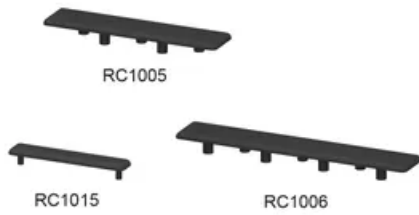

## Profile Caps 40

**Application:**

Profile Caps for the profile ranges 40 standard, semi, double bridge, light and superlight.

**System:** 40 - Slot 8

**Type:** Caps

## General Data

Designation	Description	System	Weight (g)
RC1015	Profile Cap 16 x 80	40 - Slot 8	5
RC1005	Profile Cap 28 x 120	40 - Slot 8	12
RC1006	Profile Cap 28 x 160	40 - Slot 8	17
RC1028	Profile Cap 40 x 40	40 - Slot 8	5
RC1075	Profile Cap 40 x 40 R 90	40 - Slot 8	3
RC1025	Profile Cap 40 x 80	40 - Slot 8	8
RC1032	Profile Cap 40 x 120	40 - Slot 8	13
RC1033	Profile Cap 40 x 160	40 - Slot 8	21
RC1034	Profile Cap 40 x 200	40 - Slot 8	33
RC1030	Profile Cap 80 x 80	40 - Slot 8	17
RC1035	Profile Cap 80 x 120	40 - Slot 8	21
RC1040	Profile Cap 80 x 160	40 - Slot 8	34
RC1142	Profile Cap 120 x 120	40 - Slot 8	29
RC1055	Profile Cap R 40 / 80 30°	40 - Slot 8	4
RC1060	Profile Cap R 40 / 80 45°	40 - Slot 8	6
RC1065	Profile Cap R 40 / 80 60°	40 - Slot 8	7
RC1070	Profile Cap R 40 / 80 90°	40 - Slot 8	11