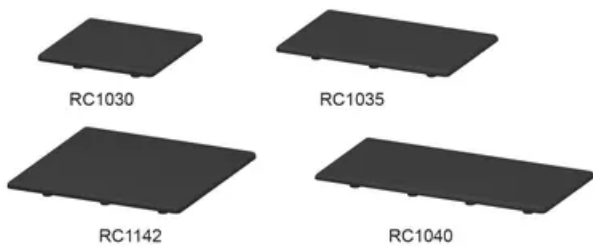

## Profile Caps 40

**Application:**

Profile Caps for the profile ranges 40 standard, semi, double bridge, light and superlight.

**System:** 40 - Slot 8

**Type:** Caps

## General Data

Designation	Description	System	Weight (g)
RC1015	Profile Cap 16 x 80	40 - Slot 8	5
RC1005	Profile Cap 28 x 120	40 - Slot 8	12
RC1006	Profile Cap 28 x 160	40 - Slot 8	17
RC1028	Profile Cap 40 x 40	40 - Slot 8	5
RC1075	Profile Cap 40 x 40 R 90	40 - Slot 8	3
RC1025	Profile Cap 40 x 80	40 - Slot 8	8
RC1032	Profile Cap 40 x 120	40 - Slot 8	13
RC1033	Profile Cap 40 x 160	40 - Slot 8	21
RC1034	Profile Cap 40 x 200	40 - Slot 8	33
RC1030	Profile Cap 80 x 80	40 - Slot 8	17
RC1035	Profile Cap 80 x 120	40 - Slot 8	21
RC1040	Profile Cap 80 x 160	40 - Slot 8	34
RC1142	Profile Cap 120 x 120	40 - Slot 8	29
RC1055	Profile Cap R 40 / 80 30°	40 - Slot 8	4
RC1060	Profile Cap R 40 / 80 45°	40 - Slot 8	6
RC1065	Profile Cap R 40 / 80 60°	40 - Slot 8	7
RC1070	Profile Cap R 40 / 80 90°	40 - Slot 8	11