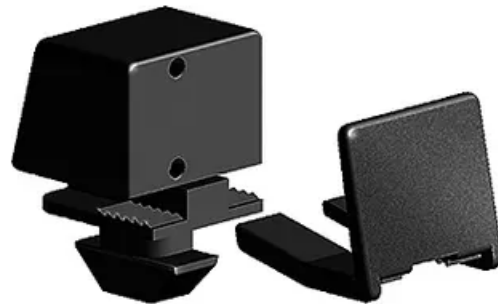

## Clamping Pad

For fastening surface elements to aluminium profiles without tools.

Material: Plastic (PA), fibreglass-reinforced

Clamping width: 1-9 mm surface elements

**System:** 30 - Slot 6; 20 - Slot 5

**Type:** Fixing Blocks/Fastening Elements

### General Data

Designation	Description	System	Colour	A1	A2
PZ4115	Clamping pad	20 - Slot 5	Black	4	1.6
PZ5064	2 mm clamping pad spacer	20 - Slot 5	Black	-	-
PZ5065	3 mm clamping pad spacer	20 - Slot 5	Black	-	-
PZ5066	4 mm clamping pad spacer	20 - Slot 5	Black	-	-
PZ5067	Clamping pad	20 - Slot 5	traffic grey, similar to RAL7042	4	1.6
PZ3165	Clamping pad	30 - Slot 6	Black	7	2.7
PZ5068	Clamping pad	30 - Slot 6	traffic grey, similar to RAL7042	7	2.7