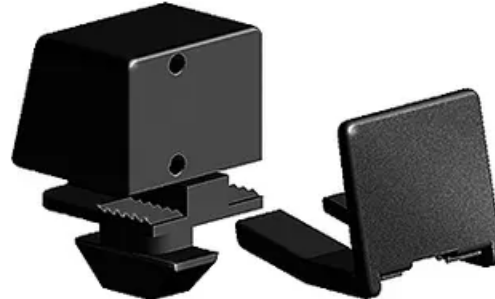

Clamping Pad

For fastening surface elements to aluminium profiles without tools.

Material: Plastic (PA), fibreglass-reinforced

Clamping width: 1-9 mm surface elements

System: 30 - Slot 6; 20 - Slot 5

Type: Fixing Blocks/Fastening Elements

General Data

Designation	Description	System	Colour	A1	A2
PZ4115	Clamping pad	20 - Slot 5	Black	4	1.6
PZ5064	2 mm clamping pad spacer	20 - Slot 5	Black	-	-
PZ5065	3 mm clamping pad spacer	20 - Slot 5	Black	-	-
PZ5066	4 mm clamping pad spacer	20 - Slot 5	Black	-	-
PZ5067	Clamping pad	20 - Slot 5	traffic grey, similar to RAL7042	4	1.6
PZ3165	Clamping pad	30 - Slot 6	Black	7	2.7
PZ5068	Clamping pad	30 - Slot 6	traffic grey, similar to RAL7042	7	2.7