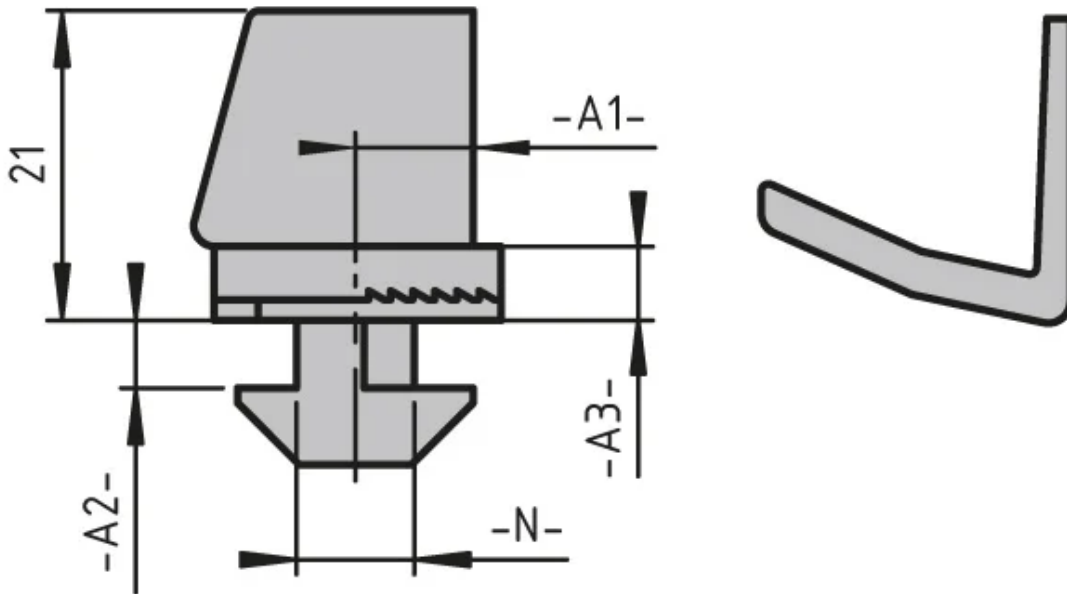

Clamping Pad

For fastening surface elements to aluminium profiles without tools.

Material: Plastic (PA), fibreglass-reinforced

Clamping width: 1-9 mm surface elements

System: 30 - Slot 6; 20 - Slot 5

Type: Fixing Blocks/Fastening Elements

General Data

Designation	Description	System	Colour	A1	A2
PZ4115	Clamping pad	20 - Slot 5	Black	4	1.6
PZ5064	2 mm clamping pad spacer	20 - Slot 5	Black	-	-
PZ5065	3 mm clamping pad spacer	20 - Slot 5	Black	-	-
PZ5066	4 mm clamping pad spacer	20 - Slot 5	Black	-	-
PZ5067	Clamping pad	20 - Slot 5	traffic grey, similar to RAL7042	4	1.6
PZ3165	Clamping pad	30 - Slot 6	Black	7	2.7
PZ5068	Clamping pad	30 - Slot 6	traffic grey, similar to RAL7042	7	2.7