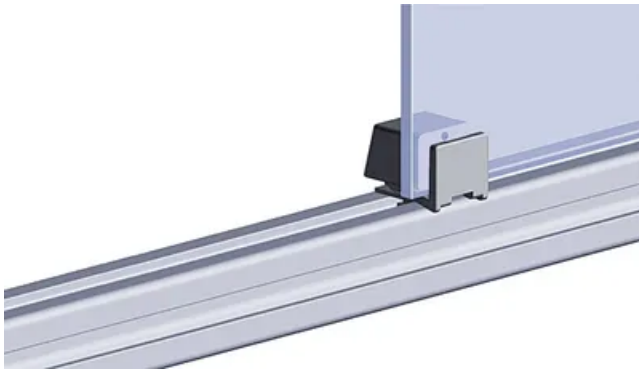

General Data

Designation	Description	System	Colour	A1	A2
PZ4115	Clamping pad	20 - Slot 5	Black	4	1.6
PZ5064	2 mm clamping pad spacer	20 - Slot 5	Black	-	-
PZ5065	3 mm clamping pad spacer	20 - Slot 5	Black	-	-
PZ5066	4 mm clamping pad spacer	20 - Slot 5	Black	-	-
PZ5067	Clamping pad	20 - Slot 5	traffic grey, similar to RAL7042	4	1.6
PZ3165	Clamping pad	30 - Slot 6	Black	7	2.7
PZ5068	Clamping pad	30 - Slot 6	traffic grey, similar to RAL7042	7	2.7

Designation	A3
PZ4115	3.6
PZ5064	-
PZ5065	-
PZ5066	-
PZ5067	3.6
PZ3165	4.5
PZ5068	4.5