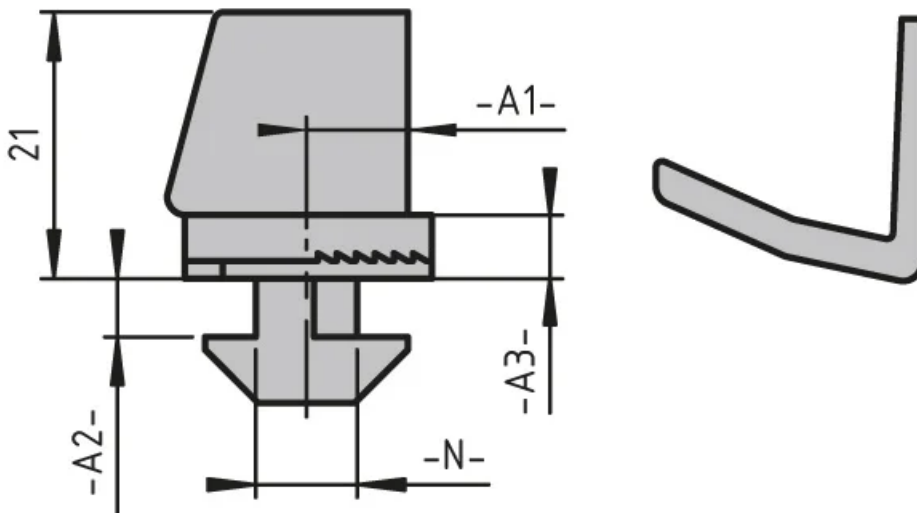

## Clamping Pad

For fastening surface elements to aluminium profiles without tools.

Material: Plastic (PA), fibreglass-reinforced

Clamping width: 1-9 mm surface elements

**System:** 30 - Slot 6; 20 - Slot 5

### General Data

Designation	Description	System	Colour	A1	A2
PZ4115	Clamping pad	20 - Slot 5	Black	4	1.6
PZ5064	2 mm clamping pad spacer	20 - Slot 5	Black	-	-
PZ5065	3 mm clamping pad spacer	20 - Slot 5	Black	-	-
PZ5066	4 mm clamping pad spacer	20 - Slot 5	Black	-	-
PZ5067	Clamping pad	20 - Slot 5	traffic grey, similar to RAL7042	4	1.6
PZ3165	Clamping pad	30 - Slot 6	Black	7	2.7
PZ5068	Clamping pad	30 - Slot 6	traffic grey, similar to RAL7042	7	2.7