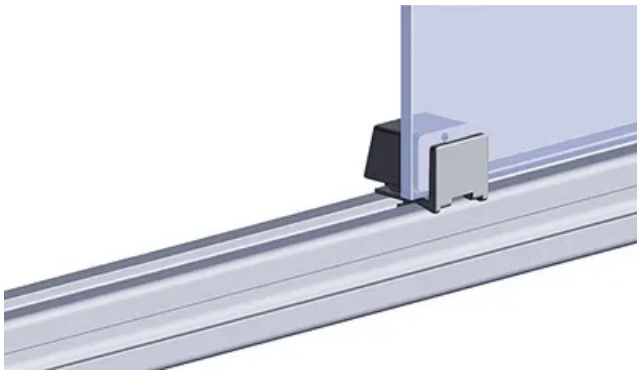

Clamping Pad

For fastening surface elements to aluminium profiles without tools.

Material: Plastic (PA), fibreglass-reinforced

Clamping width: 1-9 mm surface elements

System: 30 - Slot 6; 20 - Slot 5

Type: Fixing Blocks/Fastening Elements

General Data

Designation	Description	System	Colour	A1	A2
PZ4115	Clamping pad	20 - Slot 5	Black	4	1.6
PZ5064	2 mm clamping pad spacer	20 - Slot 5	Black	-	-
PZ5065	3 mm clamping pad spacer	20 - Slot 5	Black	-	-
PZ5066	4 mm clamping pad spacer	20 - Slot 5	Black	-	-
PZ5067	Clamping pad	20 - Slot 5	traffic grey, similar to RAL7042	4	1.6
PZ3165	Clamping pad	30 - Slot 6	Black	7	2.7
PZ5068	Clamping pad	30 - Slot 6	traffic grey, similar to RAL7042	7	2.7