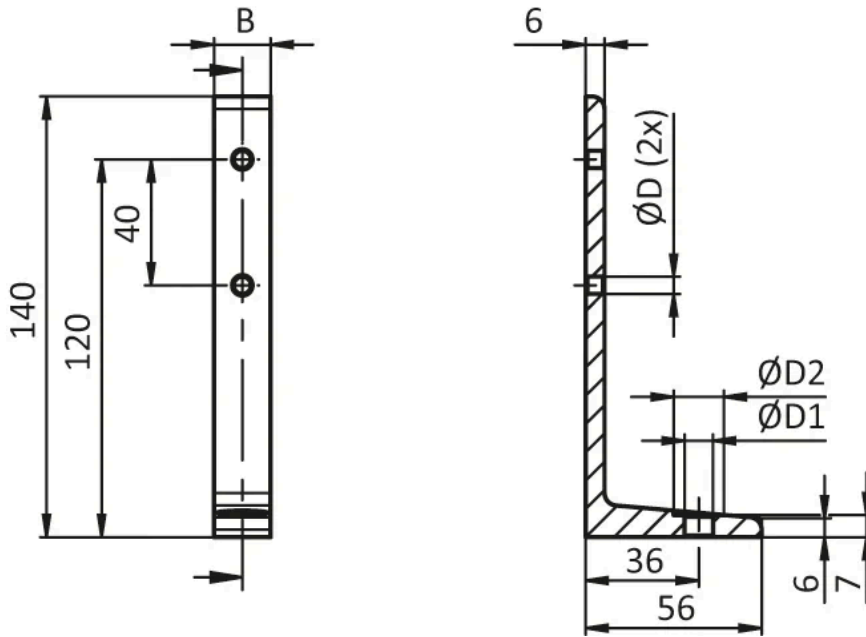

## Floor Bracket 18x140

To securely fix aluminium profiles to the floor.

Material: Aluminium

**System:** 20 - Slot 5

**Type:** Angles Brackets and Corners; Fasteners

## General Data

Designation	Description	System	B	Ã, D	Ã, D1
PZ5236	Floor Bracket 1 slot version	20 - Slot 5	18	5.5	9

Designation	Ã, D2	Weight (g)
PZ5236	16	57