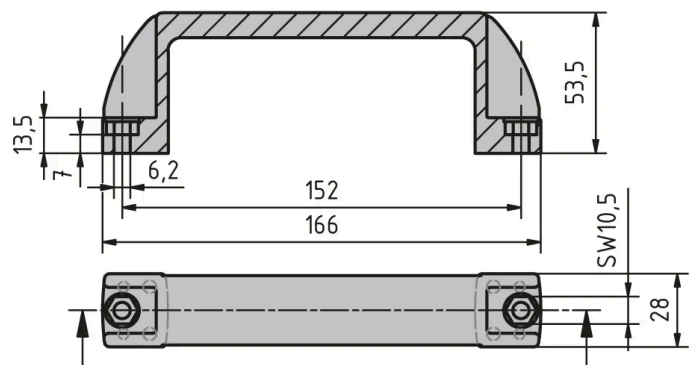

Bow Handle

Mounts on doors, flaps and aluminium profiles.

Material: Plastic (PA), fibreglass reinforced

On-site mount: By cheese head screw at the front and screw/nut at the back.

System: 40 - Slot 8; 30 - Slot 6; 20 - Slot 5

Type: Handles

General Data

Designation	Description	Dimensions
RA1565	Bow handle 120 E PA	26 × 40 × 140
RA1585	Bow handle 160 E PA	28 × 53.5 × 166