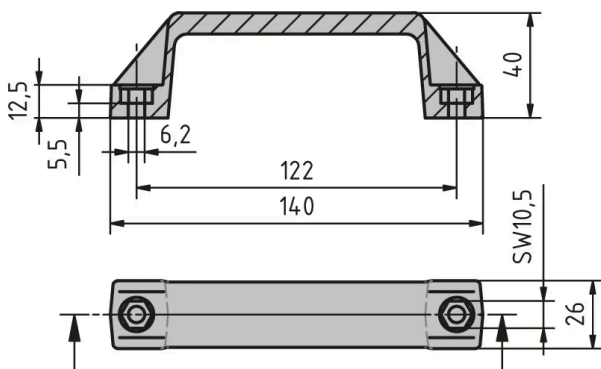

Bow Handle

Mounts on doors, flaps and aluminium profiles.

Material: Plastic (PA), fibreglass reinforced

On-site mount: By cheese head screw at the front and screw/nut at the back.

System: 40 - Slot 8; 30 - Slot 6; 20 - Slot 5

Type: Handles

General Data

Designation	Description	Dimensions
RA1565	Bow handle 120 E PA	26 × 40 × 140
RA1585	Bow handle 160 E PA	28 × 53.5 × 166