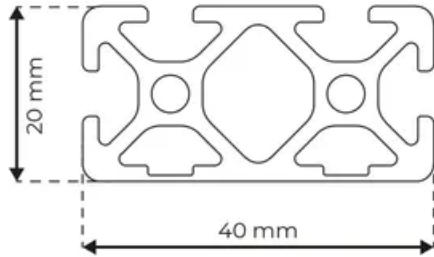

Profile 5 40x20 Normal 2N

System: 20 - Slot 5
Dimensions: 40x20
Length (mm): 3000
Material Quality: Normal
Profile Type: Closed

General Data

Designation	System	Ix (cm ⁴)	Iy (cm ⁴)	Wx (cm ³)	Wy (cm ³)
RP4071	20 - Slot 5	5.19	1.47	2.59	1.44

Designation	A (cm ²)	Mass (kg/m)
RP4071	3.36	0.91