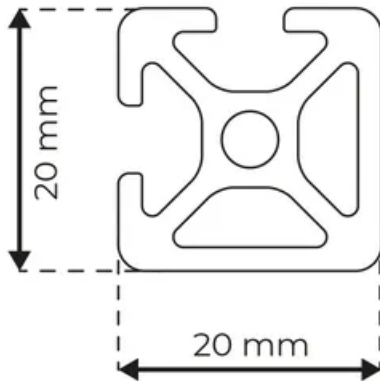

Profile 5 20x20 Normal 2N90

System: 20 - Slot 5
Dimensions: 20x20
Length (mm): 3000
Material Quality: Normal
Profile Type: Closed

General Data

Designation	System	Ix (cm ⁴)	Iy (cm ⁴)	Wx (cm ³)	Wy (cm ³)
RP4900	20 - Slot 5	0.82	0.82	0.79	0.79

Designation	A (cm ²)	Mass (kg/m)
RP4900	2.01	0.53