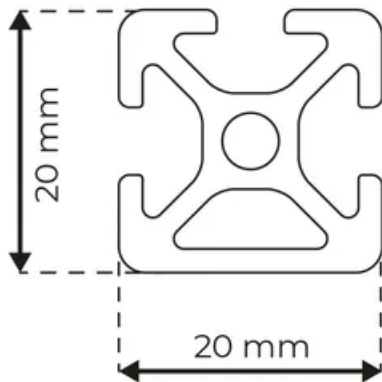

Profile 5 20x20 Normal 1N

System: 20 - Slot 5
Dimensions: 20x20
Length (mm): 3000
Material Quality: Normal
Profile Type: Closed

General Data

Designation	System	Ix (cm ⁴)	Iy (cm ⁴)	Wx (cm ³)	Wy (cm ³)
RP4031	20 - Slot 5	0.82	0.75	0.78	0.75

Designation	A (cm ²)	Mass (kg/m)
RP4031	1.92	0.52