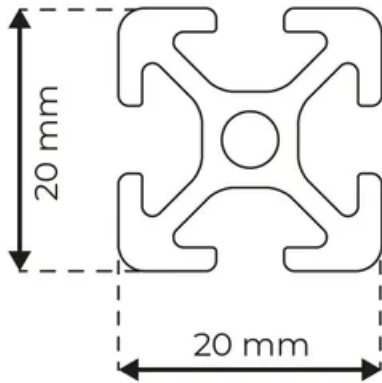

Profile 5 20x20 Normal

System: 20 - Slot 5
Dimensions: 20x20
Length (mm): 3000
Material Quality: Normal
Profile Type: Open

General Data

Designation	System	Ix (cm ⁴)	Iy (cm ⁴)	Wx (cm ³)	Wy (cm ³)
RP4030	20 - Slot 5	0.74	0.74	0.74	0.74

Designation	A (cm ²)	Mass (kg/m)
RP4030	1.82	0.49