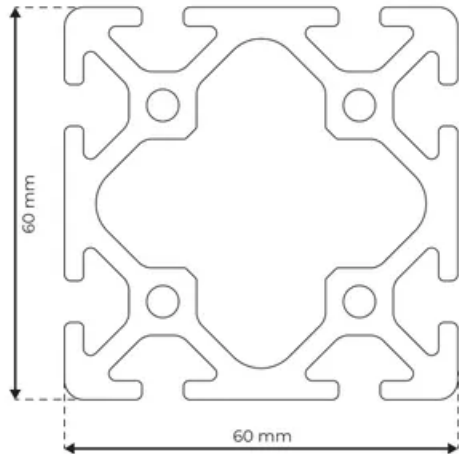

Profile 6 60x60 Normal

System: 30 - Slot 6
Dimensions: 60x60
Length (mm): 6000
Material Quality: Normal
Profile Type: Open

General Data

Designation	System	I_x (cm ⁴)	I_y (cm ⁴)	W_x (cm ³)	W_y (cm ³)
RP3040	30 - Slot 6	53.13	53.13	17.71	17.71

Designation	A (cm ²)	Mass (kg/m)
RP3040	13.1	3.54