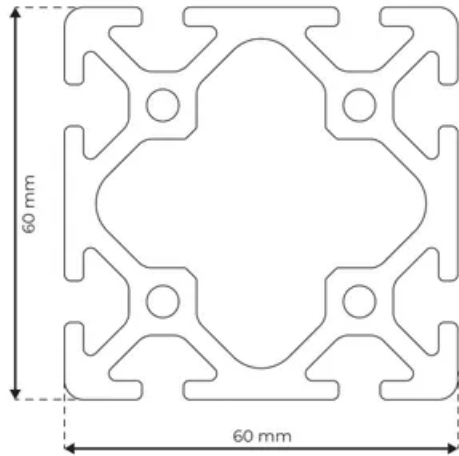

Profile 6 60x60 Normal

System: 30 - Slot 6
Dimensions: 60x60
Length (mm): 6000
Material Quality: Normal
Profile Type: Open

General Data

Designation	System	Ix (cm ⁴)	Iy (cm ⁴)	Wx (cm ³)	Wy (cm ³)
RP3040	30 - Slot 6	53.13	53.13	17.71	17.71

Designation	A (cm ²)	Mass (kg/m)
RP3040	13.1	3.54