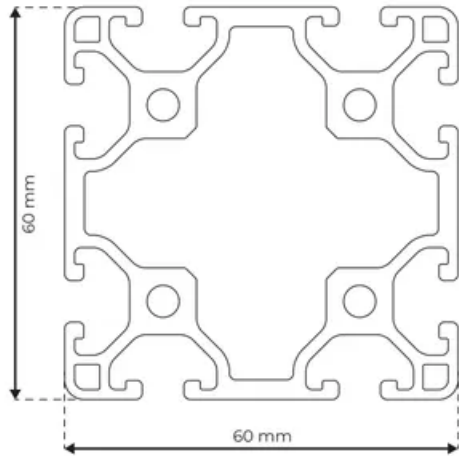

## Profile 6 60x60 Light

**System:** 30 - Slot 6  
**Dimensions:** 60x60  
**Length (mm):** 6000  
**Material Quality:** Light  
**Profile Type:** Open

## General Data

Designation	System	$I_x$ (cm <sup>4</sup> )	$I_y$ (cm <sup>4</sup> )	$W_x$ (cm <sup>3</sup> )	$W_y$ (cm <sup>3</sup> )
RP3090	30 - Slot 6	38.69	38.69	12.9	12.9

Designation	A (cm <sup>2</sup> )	Mass (kg/m)
RP3090	9.71	2.62