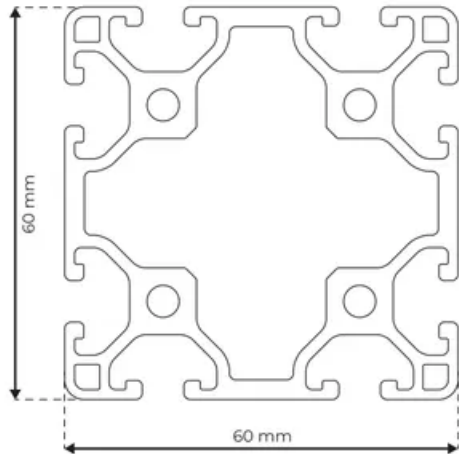

Profile 6 60x60 Light

System: 30 - Slot 6
Dimensions: 60x60
Length (mm): 6000
Material Quality: Light
Profile Type: Open

General Data

Designation	System	Ix (cm ⁴)	Iy (cm ⁴)	Wx (cm ³)	Wy (cm ³)
RP3090	30 - Slot 6	38.69	38.69	12.9	12.9

Designation	A (cm ²)	Mass (kg/m)
RP3090	9.71	2.62