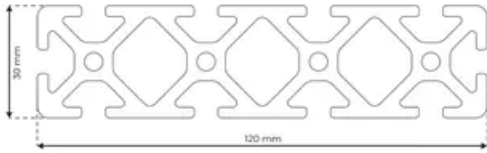

Profile 6 120x30 Normal

System: 30 - Slot 6
Dimensions: 30x120
Length (mm): 6000
Material Quality: Normal
Profile Type: Open

General Data

Designation	System	Ix (cm ⁴)	Iy (cm ⁴)	Wx (cm ³)	Wy (cm ³)
RP3030	30 - Slot 6	207.28	15.31	34.55	10.2

Designation	A (cm ²)	Mass (kg/m)
RP3030	15.73	4.26