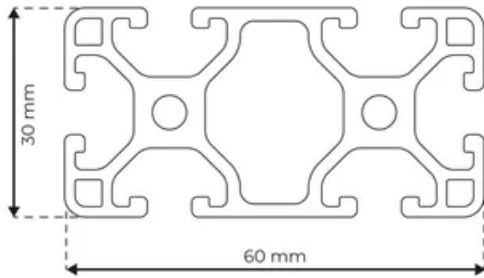

Profile 6 60x30 Light

System: 30 - Slot 6
Dimensions: 60x30
Length (mm): 6000
Material Quality: Light
Profile Type: Open

General Data

Designation	System	Ix (cm ⁴)	Iy (cm ⁴)	Wx (cm ³)	Wy (cm ³)
RP3070	30 - Slot 6	20.8	5.47	6.93	3.65

Designation	A (cm ²)	Mass (kg/m)
RP3070	5.94	1.61