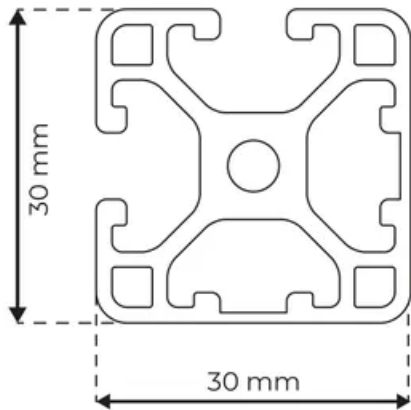

## Profile 6 30x30 Light 2N90

**System:** 30 - Slot 6  
**Dimensions:** 30x30  
**Length (mm):** 6000  
**Material Quality:** Light  
**Profile Type:** Closed

## General Data

Designation	System	Ix (cm <sup>4</sup> )	Iy (cm <sup>4</sup> )	Wx (cm <sup>3</sup> )	Wy (cm <sup>3</sup> )
RP3120	30 - Slot 6	3.02	3.02	1.98	1.98

Designation	A (cm <sup>2</sup> )	Mass (kg/m)
RP3120	3.48	0.94