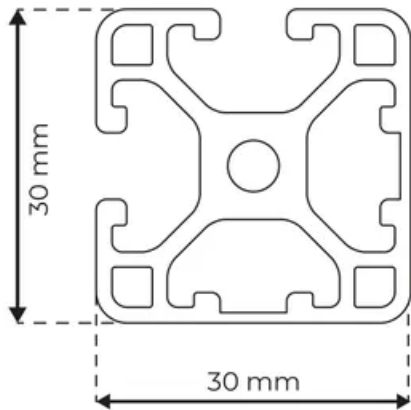

Profile 6 30x30 Light 2N90

System: 30 - Slot 6
Dimensions: 30x30
Length (mm): 6000
Material Quality: Light
Profile Type: Closed

General Data

Designation	System	Ix (cm ⁴)	Iy (cm ⁴)	Wx (cm ³)	Wy (cm ³)
RP3120	30 - Slot 6	3.02	3.02	1.98	1.98

Designation	A (cm ²)	Mass (kg/m)
RP3120	3.48	0.94